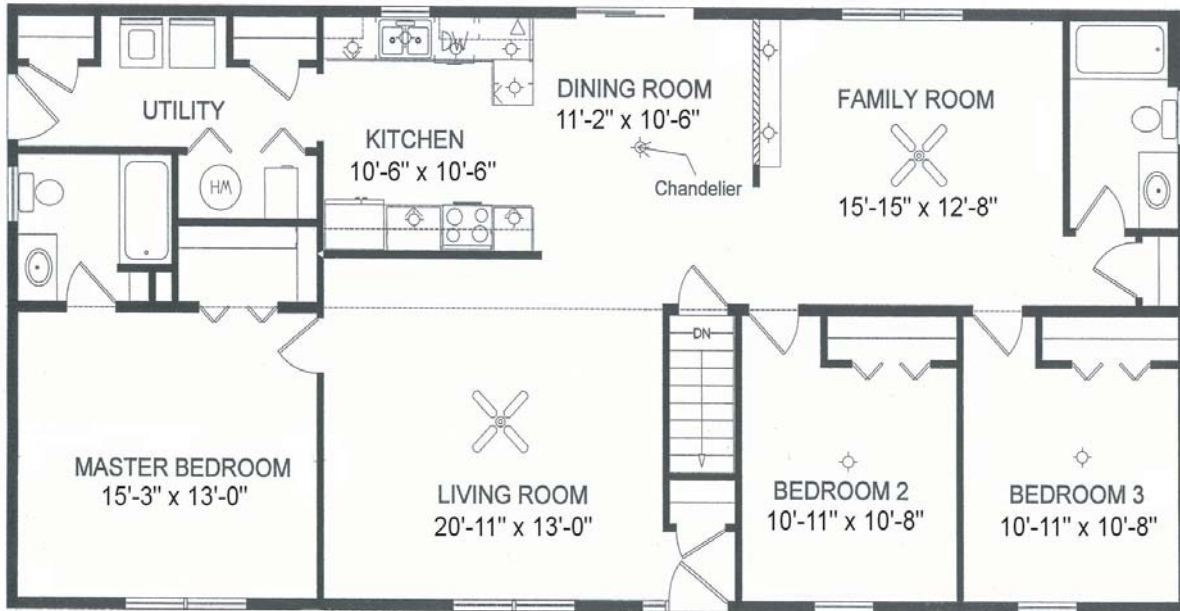

The Beech

**Custom Built Ranch
3 Bedroom/2 Bath
28' x 60' - 1,600 sq.ft.**

This Model Home Features:

- * Spacious Living Room
- * Private Master Bedroom
- * Spacious Kitchen
- * Dining Room
- * Heating System
- * Covered Front Porch
- * Sliding Glass Door
- * Separate Family Room
- * Laundry/Utility Room
- * Easy Access Side Entry

Due to continuous product development and improvement, prices, specifications, and materials are subject to change without notice or obligation. Square footage and other dimensions are approximate. Images such as renderings, photos, and floor plans may be shown with optional features and/or third-party additions that may not be available in all regions or situations.