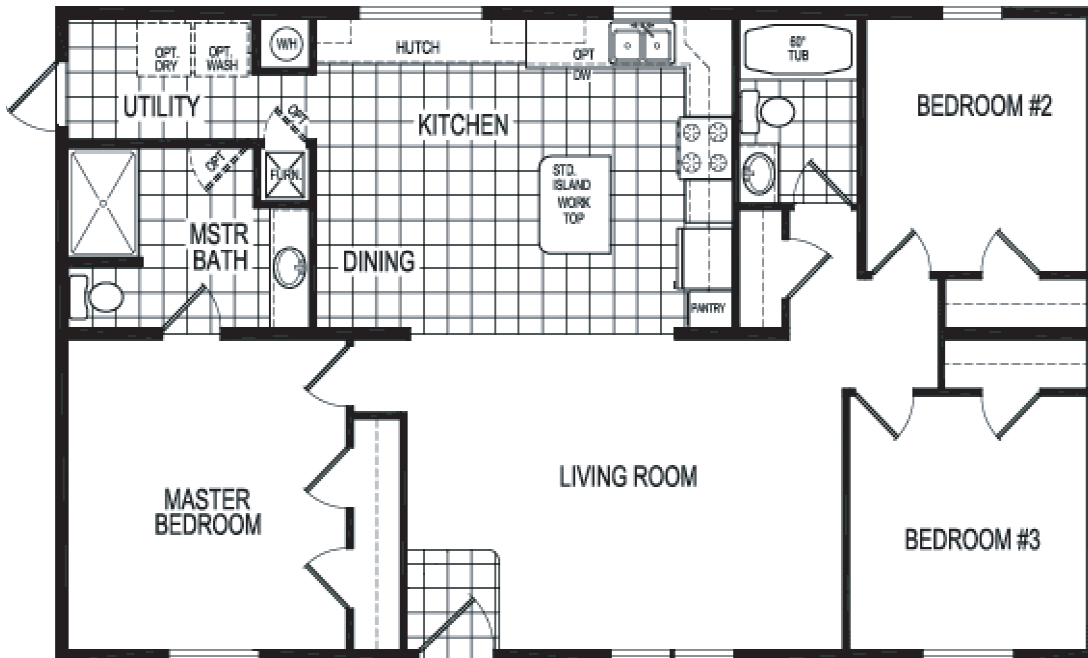

The Jefferson

Redman A265
3 Bedroom/2 Bath
28' x 44' - 1,173 sq.ft.

This Model Home Features:

- * Large Island Kitchen
- * GE Appliance Package
- * Cherry Finish Cabinets
- * Private Master Bath
- * Spacious Living Room
- * Laundry/Utility Room