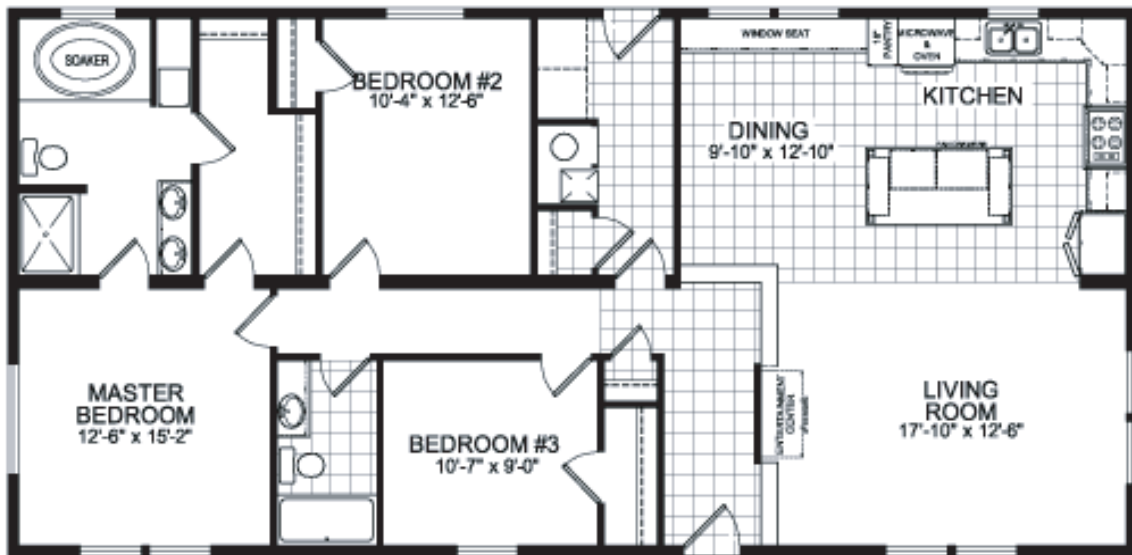

SPECIAL BUY MODEL HOME

Brentwood 746

TITAN HOMES

3 Bedroom/2 Bath
28' x 56' - 1,493 sq.ft.

*This home plan is available as a
Manufactured or Modular Ranch*

This Model Home Features:

- * Large Island Kitchen
- * GE Appliance Package
- * Corner Stone Fireplace
- * Built-In Entertainment Center
- * Private Master Bath
- * Home Theater Package