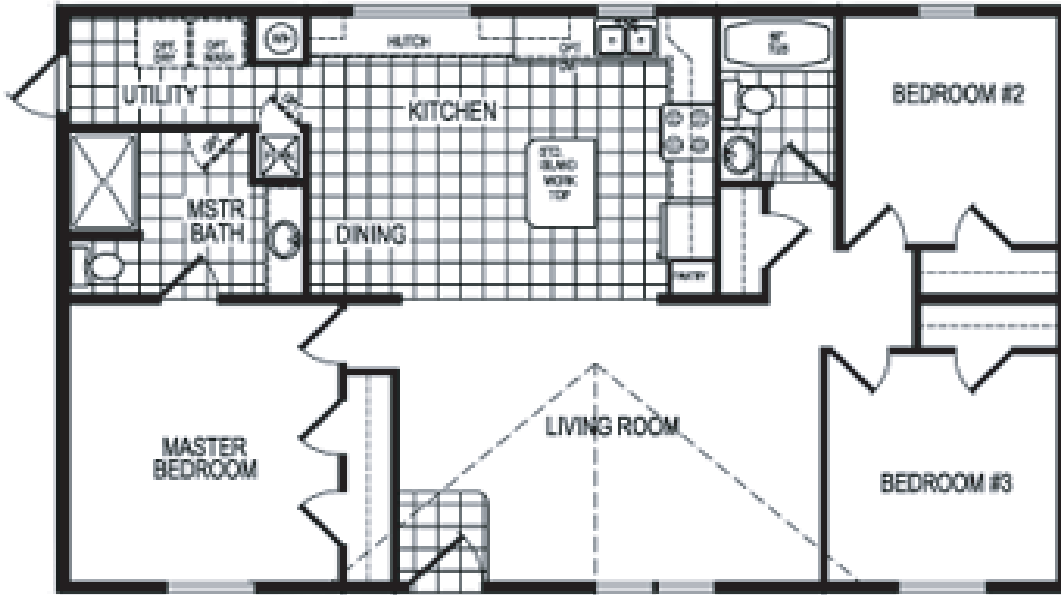

The Jefferson

Redman A265
3 Bedroom/2 Bath
28' x 44' - 1,173 sq.ft.

This Model Home Features:

- * Large Island Kitchen
- * GE Appliance Package
- * Plenty of Cabinet Space
- * Private Master Bath
- * Spacious Living Room
- * Laundry/Utility Room