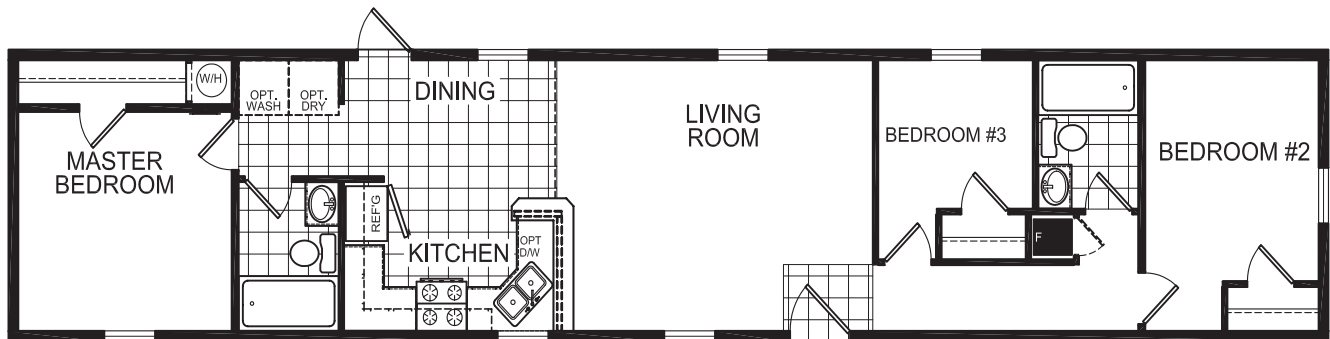

New Neighbor Series

Model N1466
3 Bedroom/2 Bath
14' x 66' - 880 sq.ft.

This Model Home Features:

- * Spacious Living Room
- * Eat-In Kitchen
- * GE Appliance Package

AGL Homes
3180 State Route 96
Clifton Springs, NY 14432
315-462-9401
www.aglhomes.com

Due to continuous product development and improvement, prices, specifications, and materials are subject to change without notice or obligation. Square footage and other dimensions are approximate. Images such as renderings, photos, and floor plans may be shown with optional features and/or third-party additions that may not be available in all regions or situations.