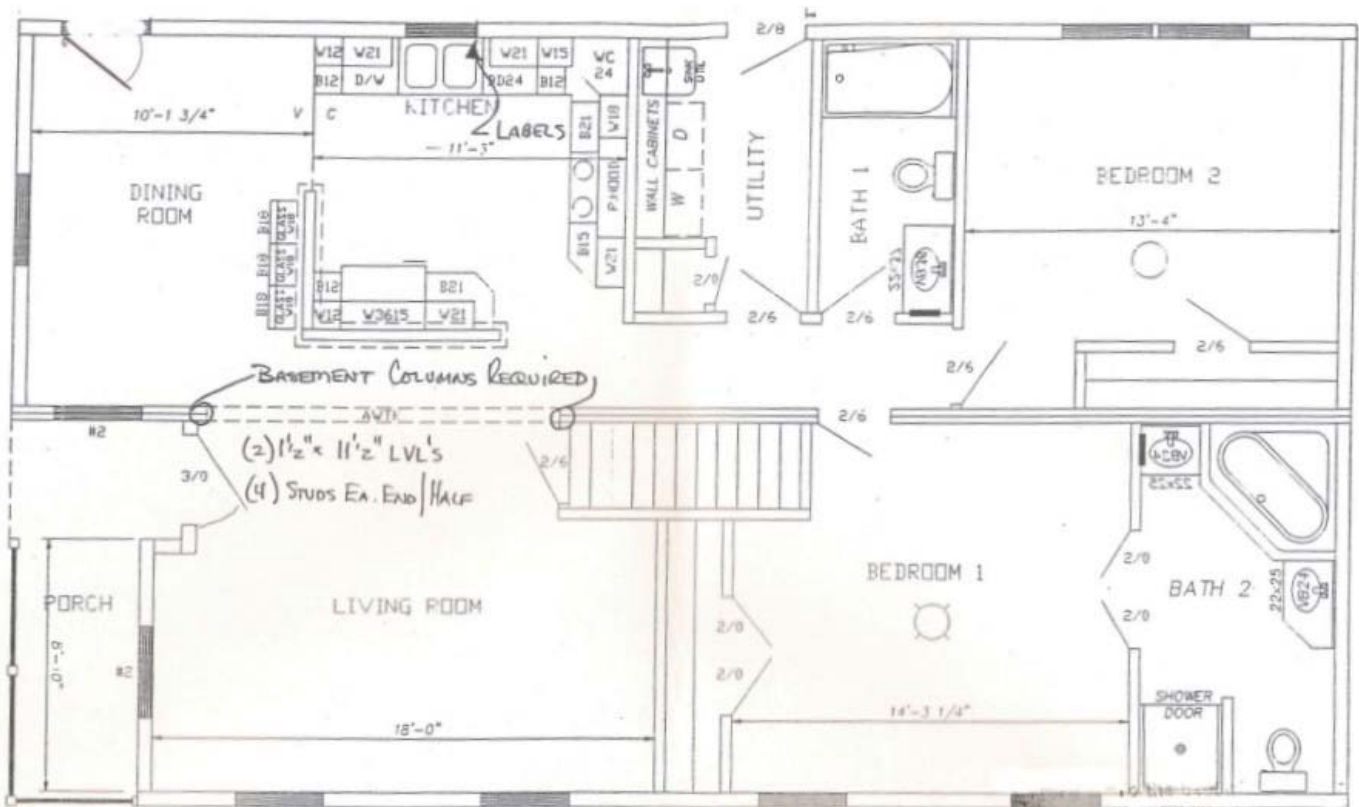

**New Era
Ranch
Modular
2 Bedroom/2 Bath
28' x 48'
Your lot or ours**

CALEDONIA
4305 State Route 5
Caledonia, NY 14423
(585) 226-2727

MANCHESTER
3180 State Route 96
Clifton Springs, NY 14432
(315) 462-9401