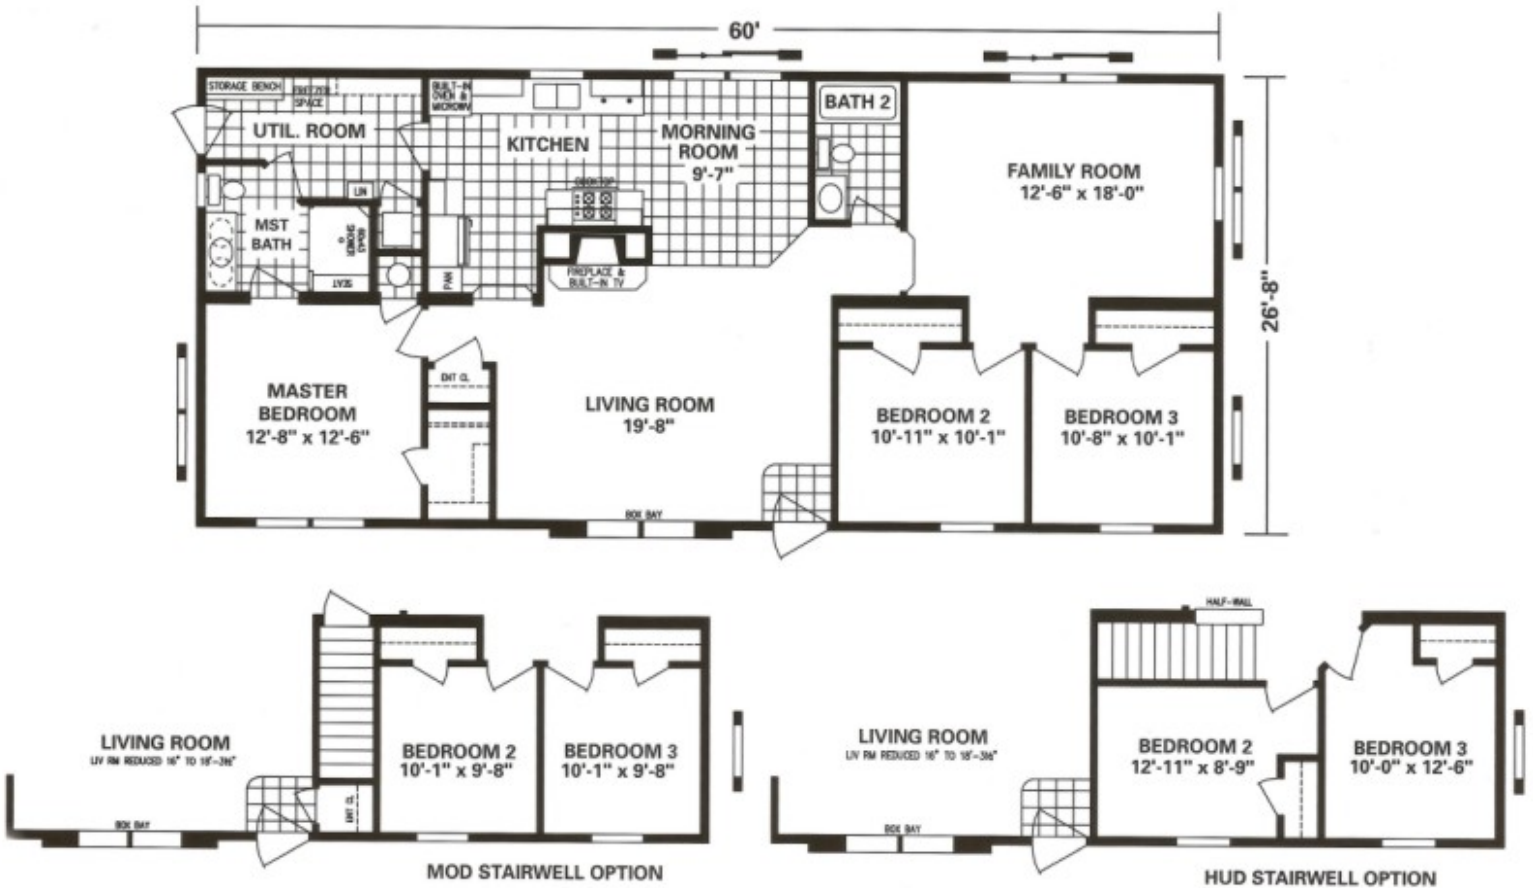

Marlette®

Designed For Living. Built For Life.

Hearthside II

3 Bed, 2 Bath, 1600 Sq. Ft.
Overall Dimensions : (W) 28' x (L) 60'
Model Number : 6028-600

AGL Homes
4305 State Route 5
Caledonia, NY 14423
585-226-2727