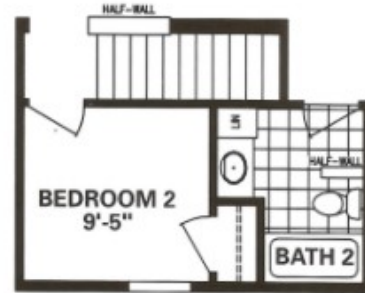

Marlette®

Designed For Living. Built For Life.

Hearthside III

4 Bed, 2 Bath, 1706 Sq. Ft.
Overall Dimensions : (W) 28' x (L) 60'
Model Number : 6428-69

HUD & MOD STAIRWELL OPTION

AGL Homes
4305 State Route 5
Caledonia, NY 14423
585-226-2727