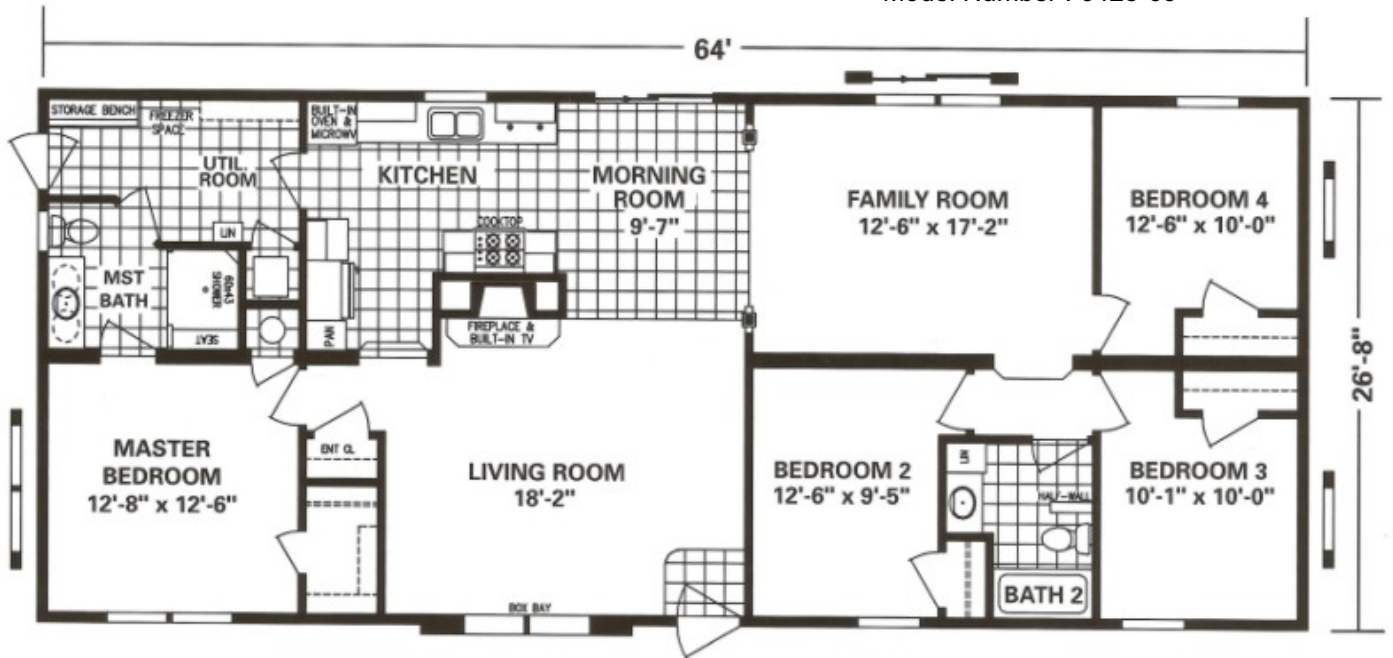

Marlette®

Designed For Living. Built For Life.

Hearthside III

4 Bed, 2 Bath, 1706 Sq. Ft.
Overall Dimensions : (W) 28' x (L) 60'
Model Number : 6428-69

HUD & MOD STAIRWELL OPTION

AGL Homes
4305 State Route 5
Caledonia, NY 14423
585-226-2727