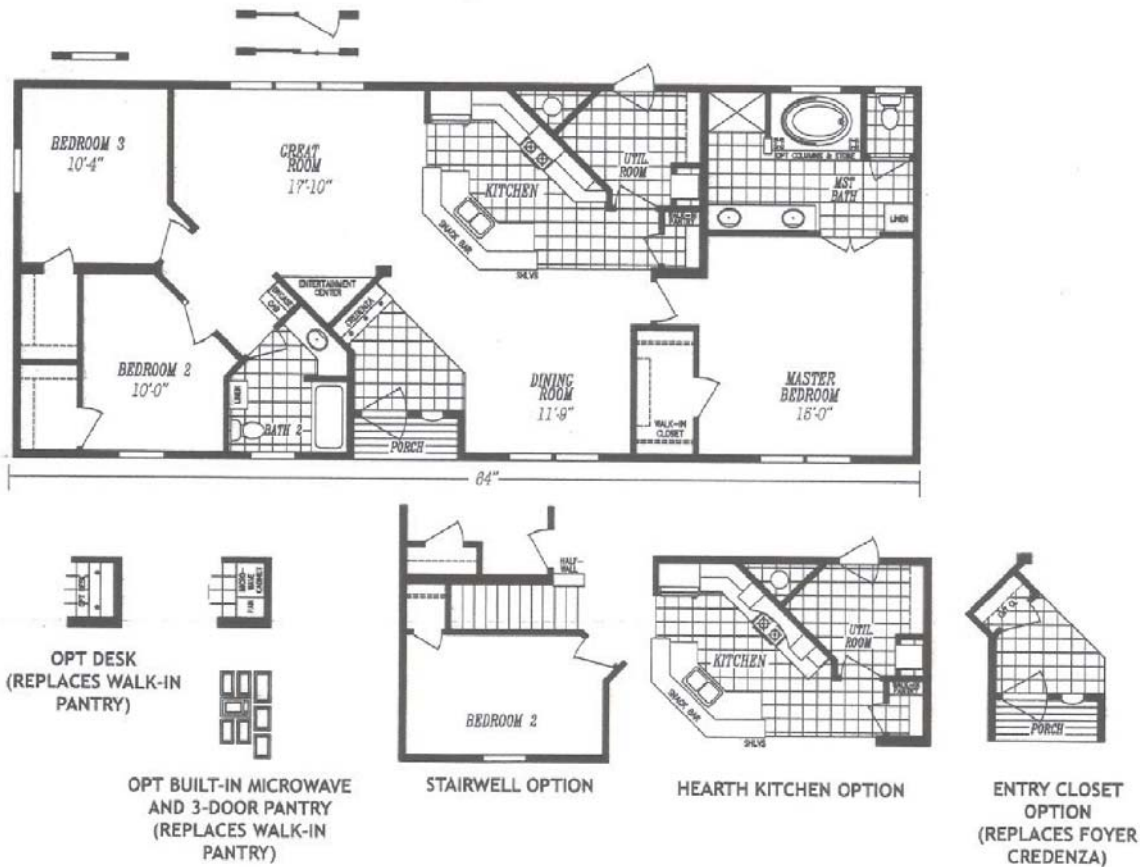

# LAUREL MANOR

Marlette®

Model 6428-325

3 Bedroom/2 Bath

28' x 64' - 1,685 square feet

Home plan is available as a Manufactured or Modular Ranch

\* Shown features may not be included in base price

**CALEDONIA**  
4305 State Route 5  
Caledonia, NY 14423  
585-226-2727