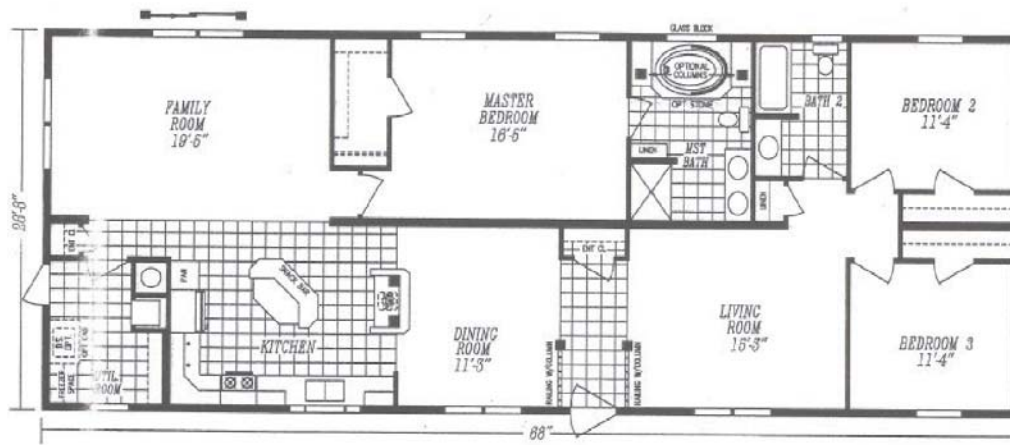

LAUREL MANOR

Marlette®

Model 6828-46

3 Bedroom/2 Bath

28' x 68' - 1,813 square feet

Home plan is available as a Manufactured or Modular Ranch

ENTERTAINMENT CENTER & FIREPLACE OPTION

** Shown features may not be included in base price*