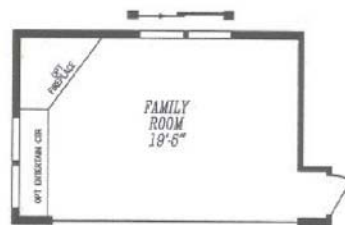

LAUREL MANOR

Marlette®

Model 6828-46

3 Bedroom/2 Bath

28' x 68' - 1,813 square feet

Home plan is available as a Manufactured or Modular Ranch

ENTERTAINMENT CENTER & FIREPLACE OPTION

** Shown features may not be included in base price*