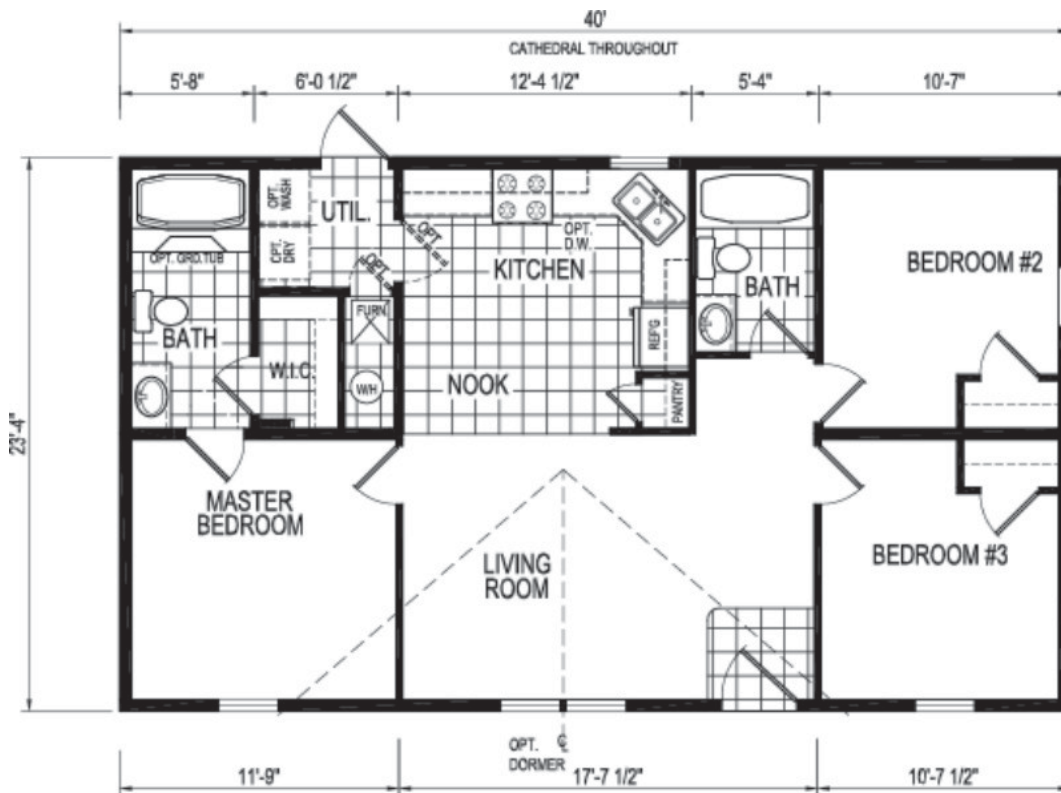

New Neighbor Series

MODEL N240

3 Bedroom/2 Bath
24' x 40' - 933 sq.ft.

** Photos and floor plan may display features not included in home base price. Due to continuous product development, prices are subject to change without notice. Call or visit for more information.*