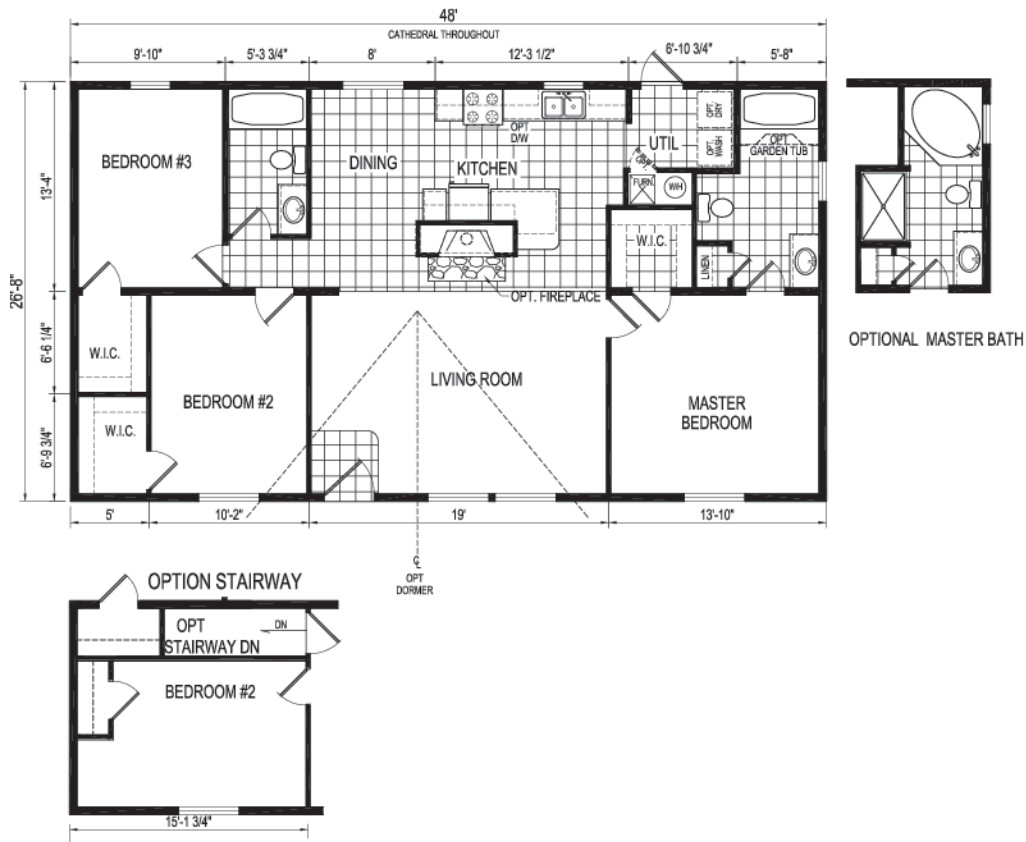

Redman A136

3 Bedroom/2 Bath
28' x 48' - 1,280 sq.ft.

** Shown features may not be included in base price*

CALEDONIA
4305 State Route 5
Caledonia, NY 14423
585-226-2727

MANCHESTER
3180 State Route 96
Clifton Springs, NY 14432
315-462-9401