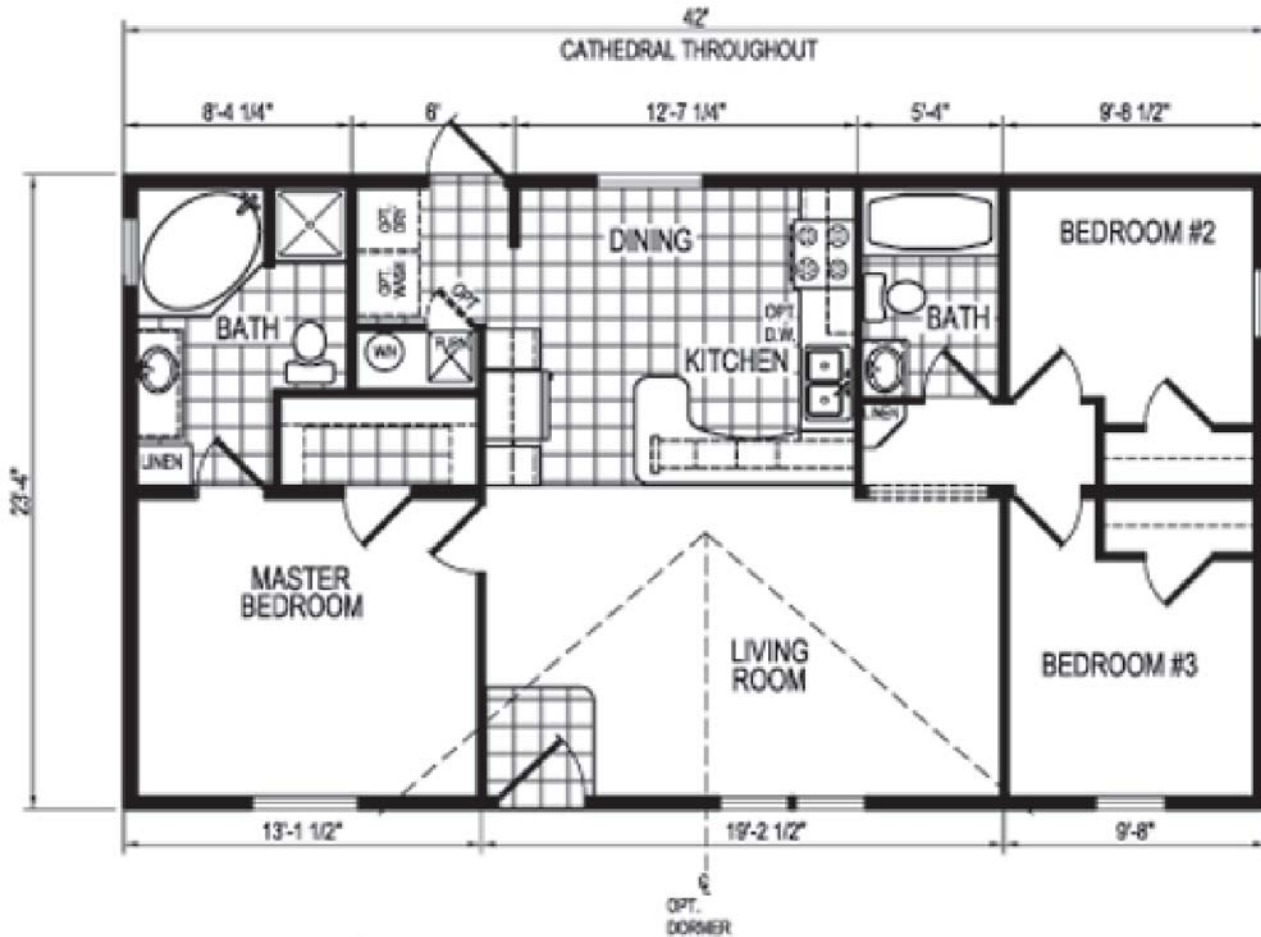

# REDMAN AI87

3 Bedroom/2 Bath

28' x 42' - 980 square feet

*\* Shown features may not be included in base price*

**CALEDONIA**  
4305 State Route 5  
Caledonia, NY 14423  
585-226-2727

**MANCHESTER**  
3180 State Route 96  
Clifton Springs, NY 14432  
315-462-9401