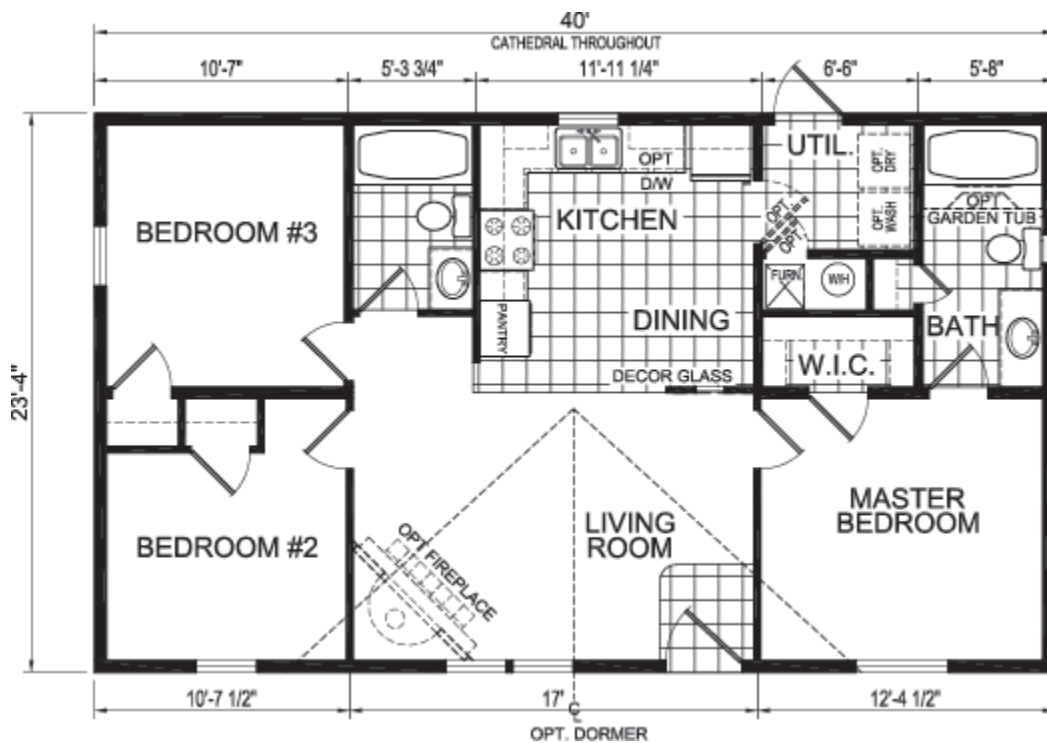

Redman A279

3 Bedroom/2 Bath
24' x 40' - 933 sq.ft.

** Shown features may not be included in base price*

CALEDONIA
4305 State Route 5
Caledonia, NY 14423
585-226-2727

MANCHESTER
3180 State Route 96
Clifton Springs, NY 14432
315-462-9401