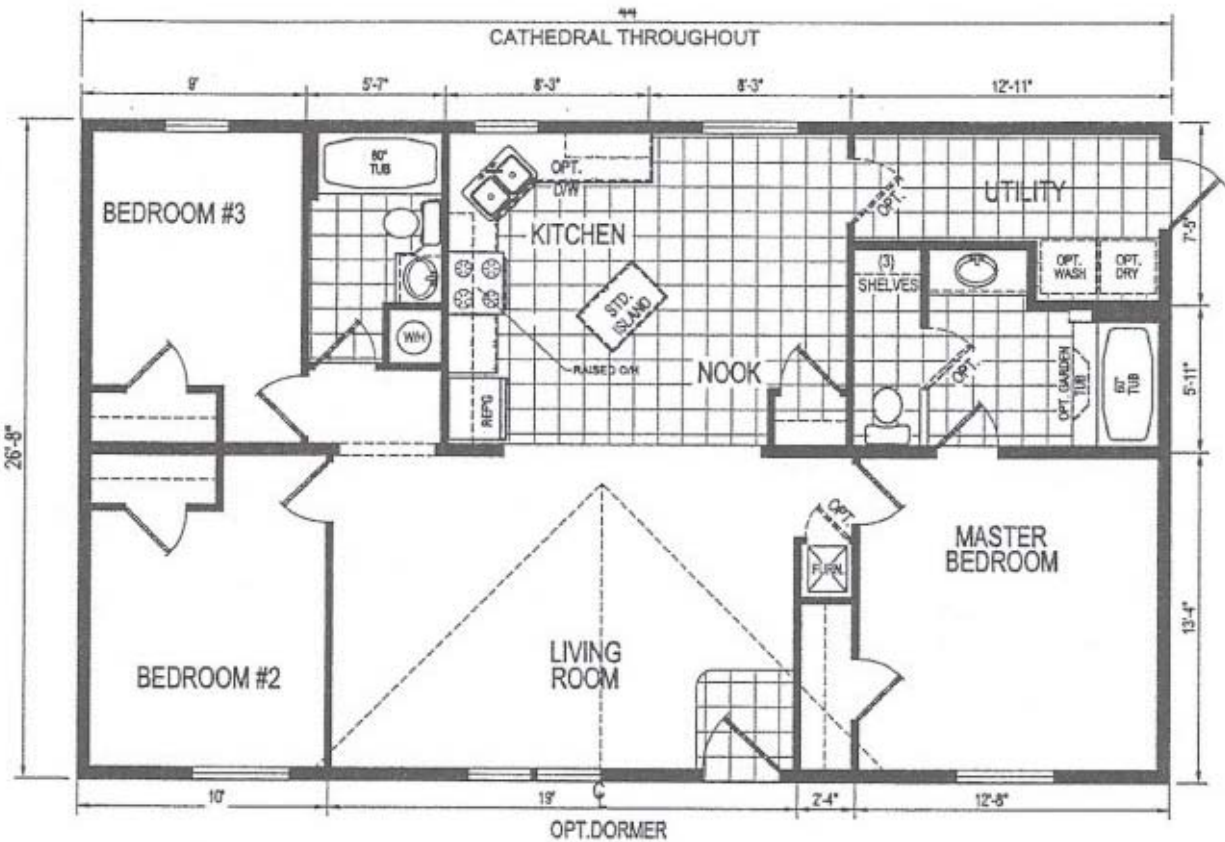

ELITE A566

3 Bedroom/2 Bath

28' x 44' - 1,173 square feet

* Shown features may not be included in base price

CALEDONIA
4305 State Route 5
Caledonia, NY 14423
585-226-2727

MANCHESTER
3180 State Route 96
Clifton Springs, NY 14432
315-462-9401