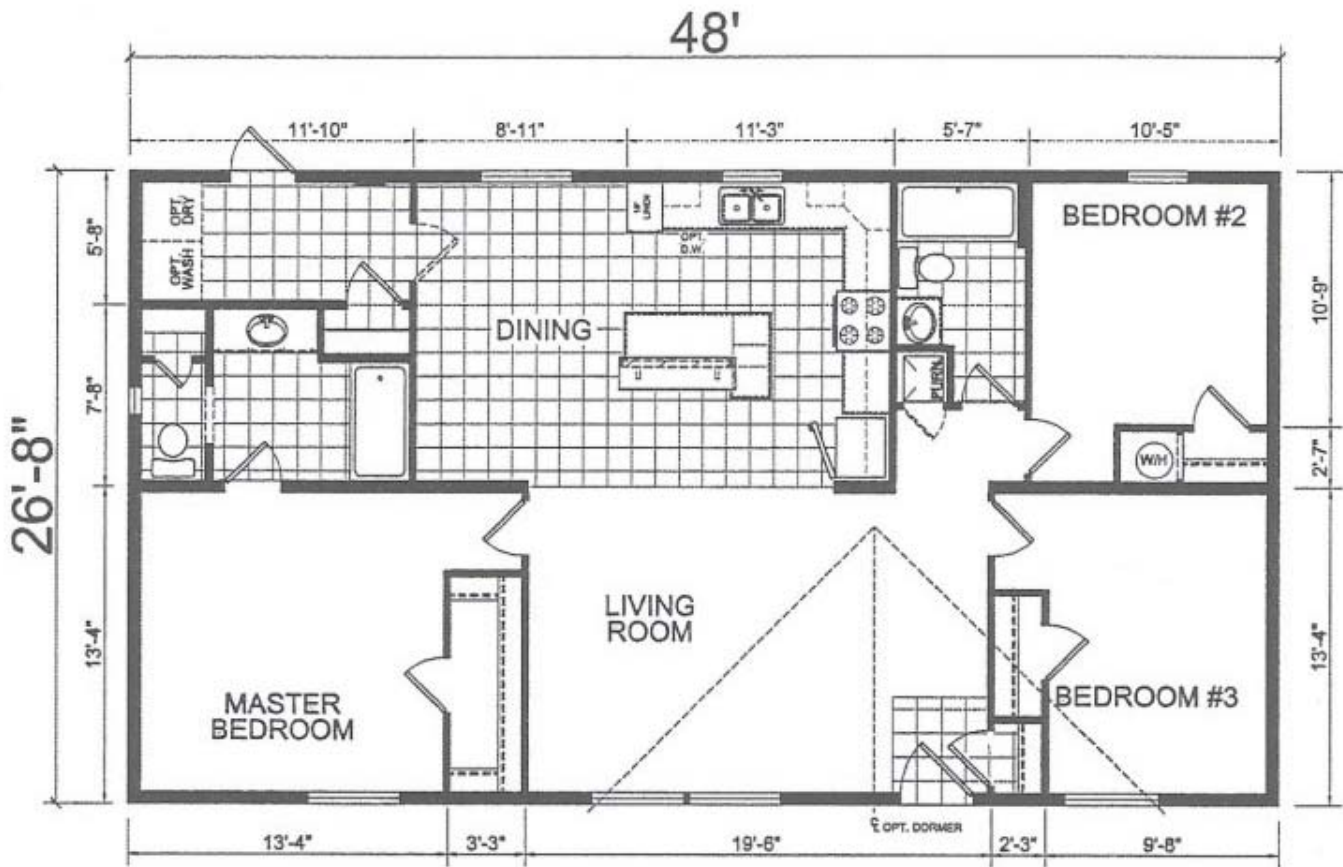

# ELITE A675

3 Bedroom/2 Bath

28' x 48' - 1,280 square feet

\* Shown features may not be included in base price

**CALEDONIA**  
4305 State Route 5  
Caledonia, NY 14423  
585-226-2727

**MANCHESTER**  
3180 State Route 96  
Clifton Springs, NY 14432  
315-462-9401