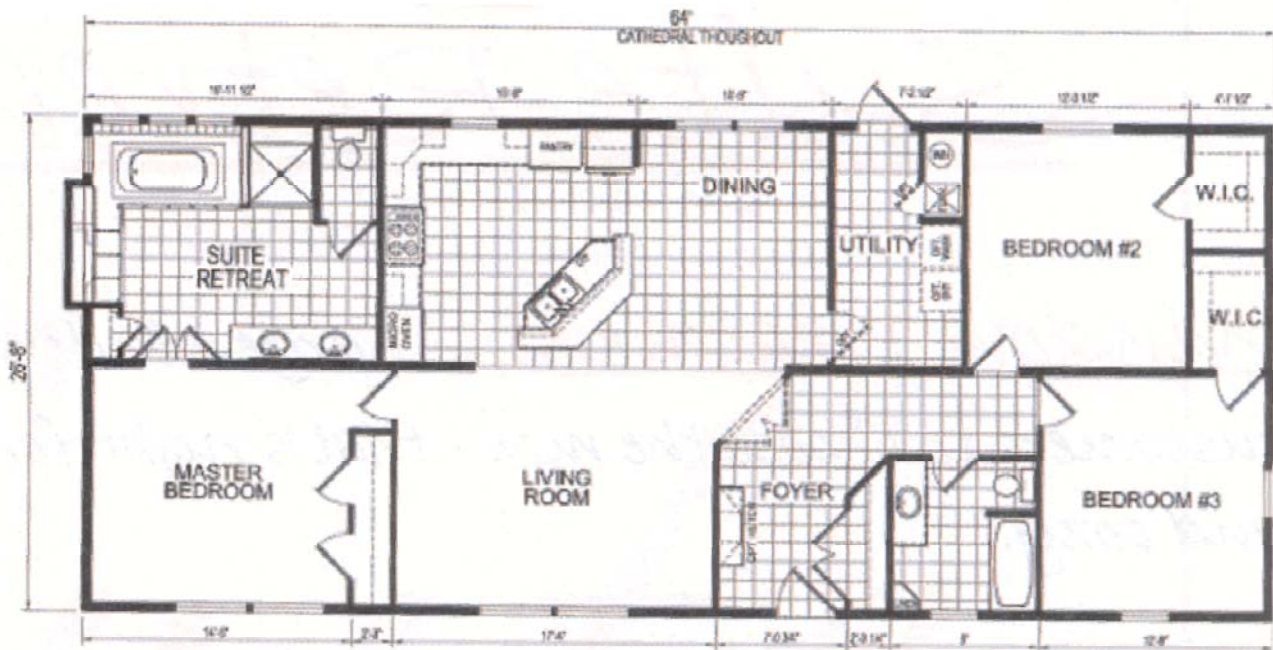

SOUTHWOOD A501

3 Bedroom/2 Bath
28' x 64' - 1,706 sq. ft.

MODEL 122-A-501-SR-UK
 3 BEDROOM, 2 BATH
 NOMINAL SIZE: 28' x 64'
 TOTAL AREA: 1,706 SQ. FT.

** Shown features may not be included in base price*