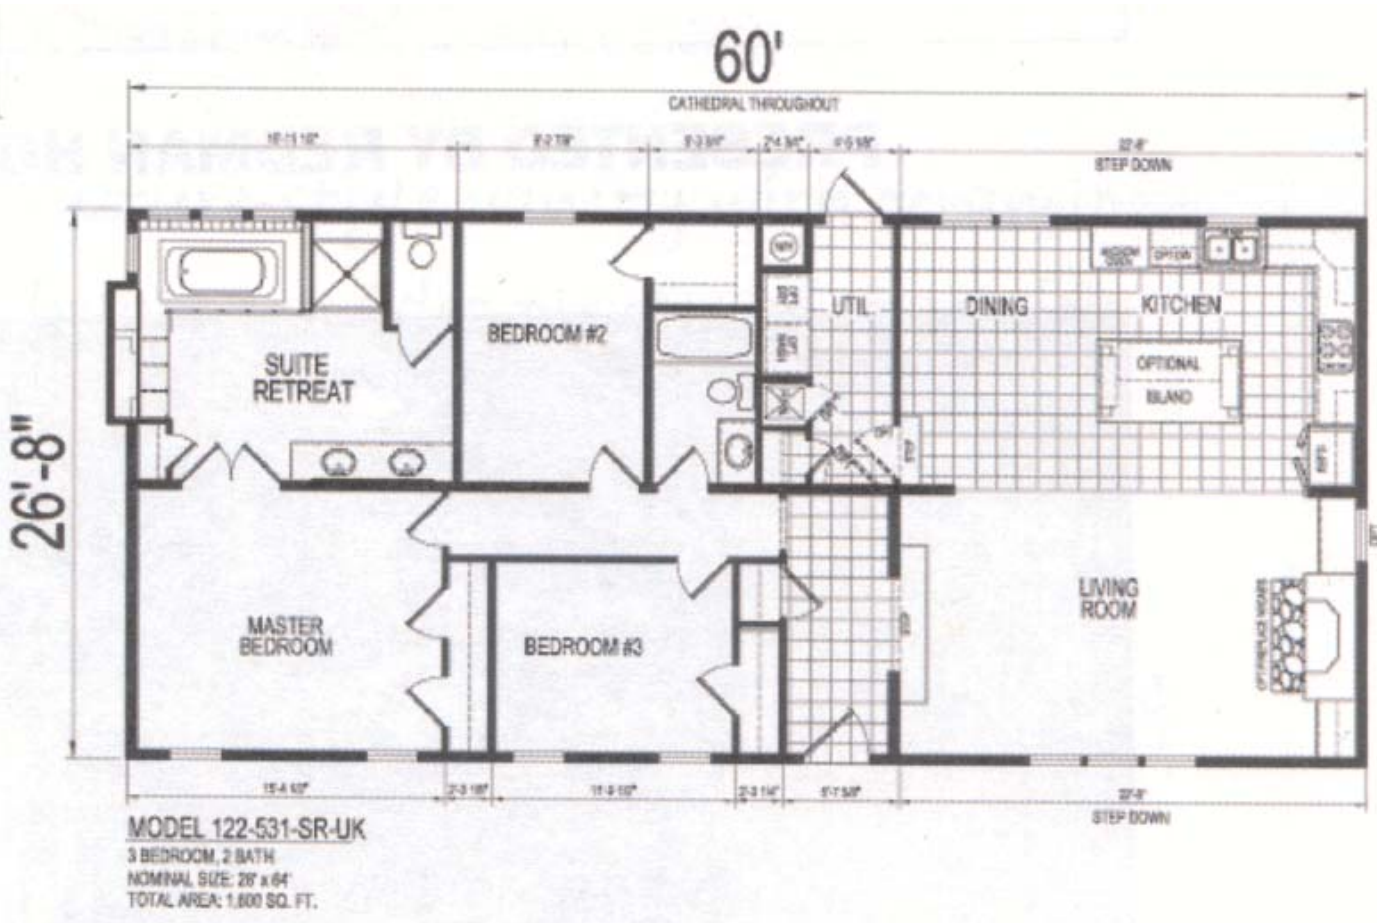

SOUTHWOOD A531

3 Bedroom/2 Bath
28' x 60' - 1,600 sq. ft.

** Shown features may not be included in base price*

CALEDONIA
 4305 State Route 5
 Caledonia, NY 14423
 585-226-2727

MANCHESTER
 3180 State Route 96
 Clifton Springs, NY 14432
 315-462-9401