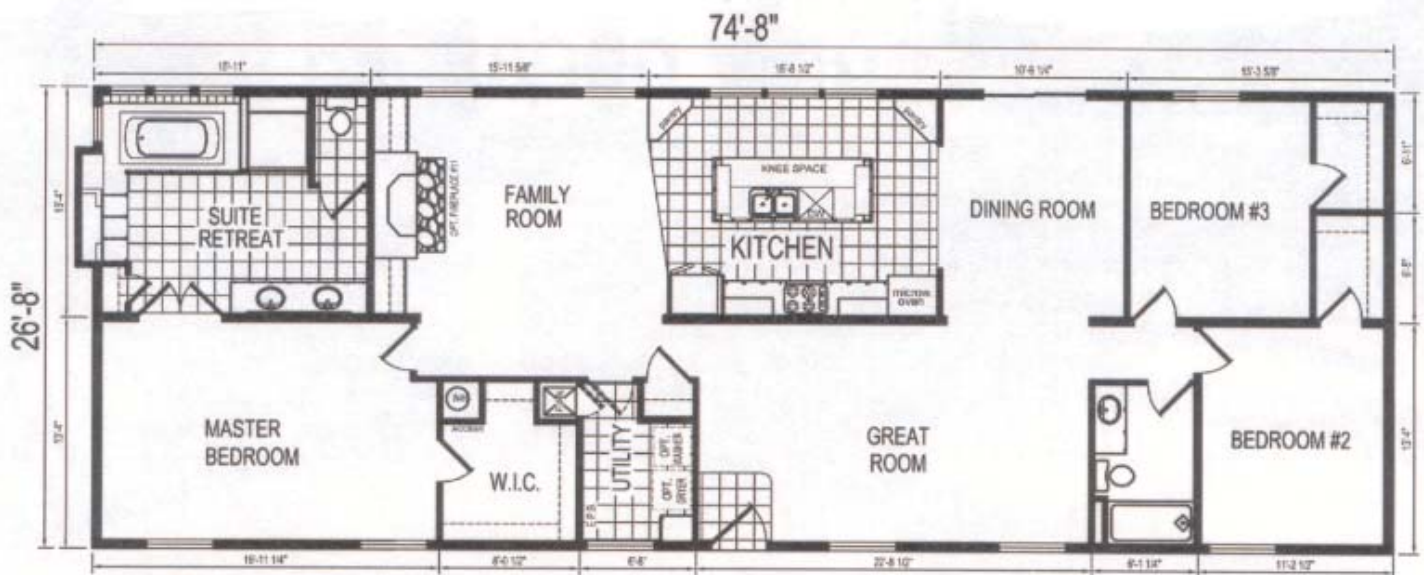

SOUTHWOOD A563

3 Bedroom/2 Bath
28' x 74'-8" - 1,991 sq. ft.

MODEL 122-A-563
3 BEDROOM, 2 BATH
NOMINAL SIZE: 28' x 74'-8"
TOTAL AREA: 1,991 SQ. FT.

** Shown features may not be included in base price*

CALEDONIA
4305 State Route 5
Caledonia, NY 14423
585-226-2727