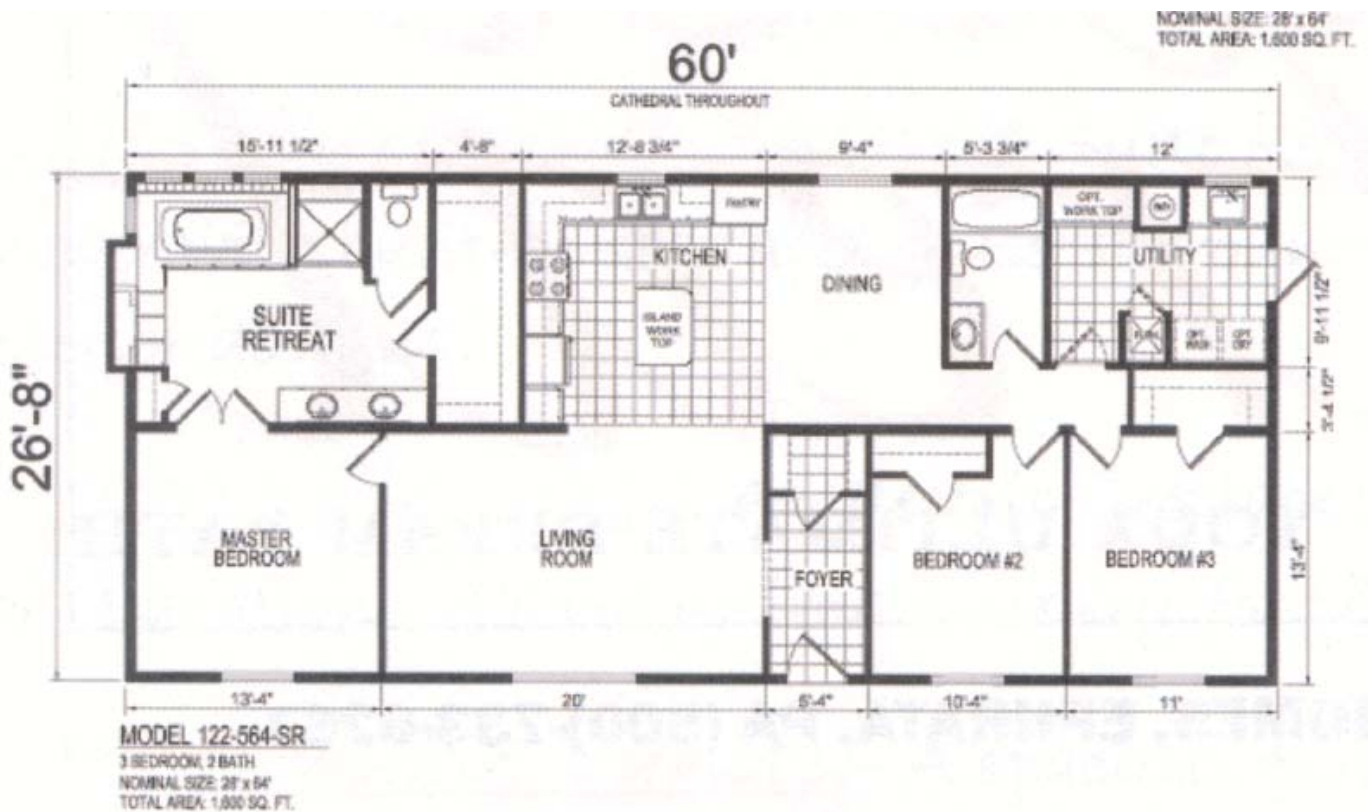

SOUTHWOOD A564

3 Bedroom/2 Bath
28' x 60' - 1,600 sq. ft.

** Shown features may not be included in base price*

CALEDONIA
4305 State Route 5
Caledonia, NY 14423
585-226-2727

www.aglhomes.com

MANCHESTER
3180 State Route 96
Clifton Springs, NY 14432
315-462-9401