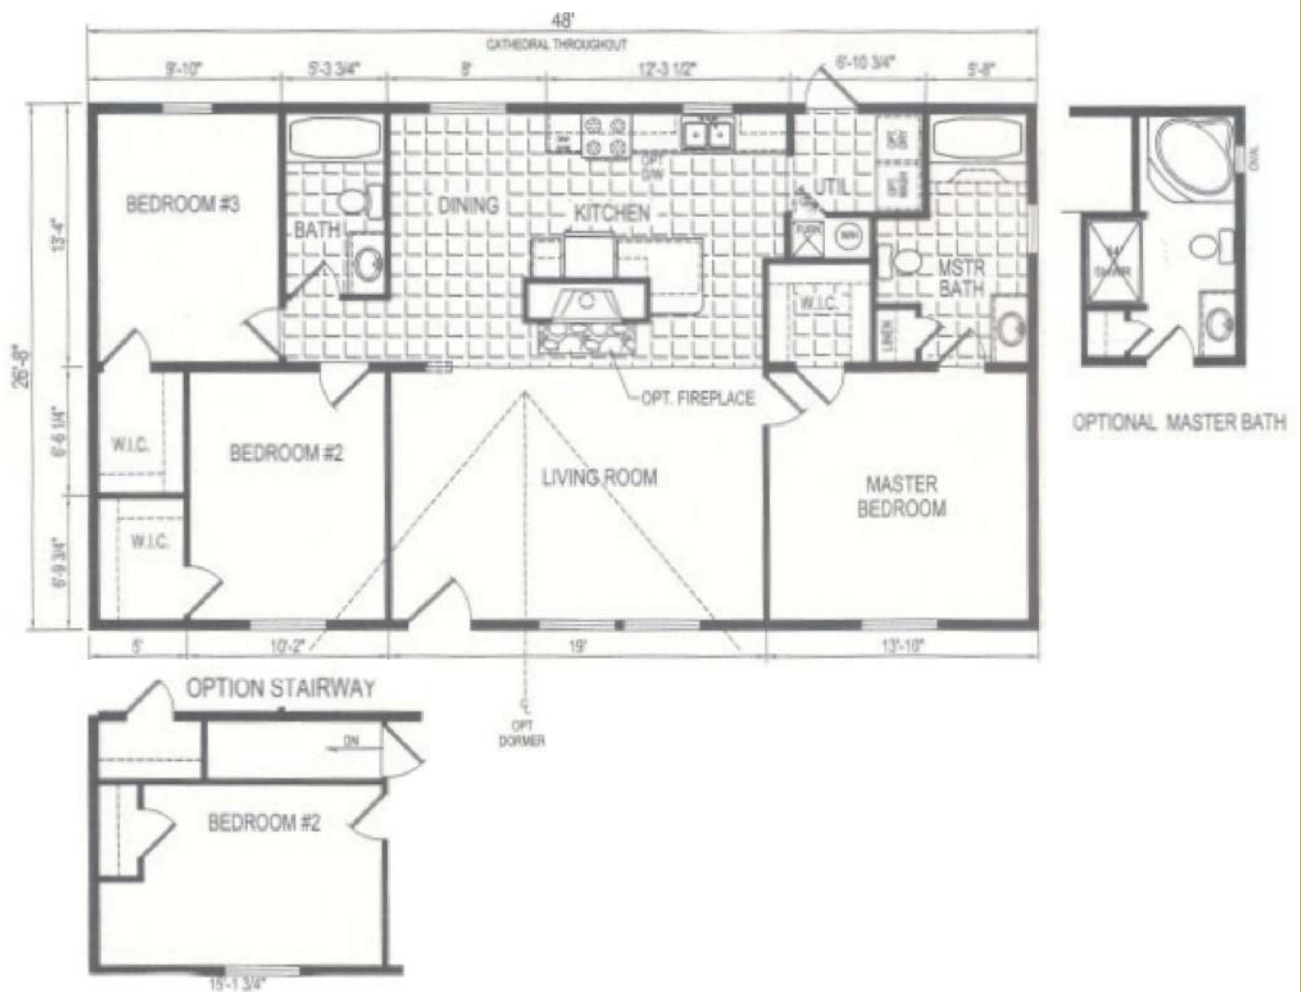

# Stonecrest AI36

3 Bedroom/2 Bath 28' x 48' 1,280 square feet

*\* Shown features may not be included in base price*