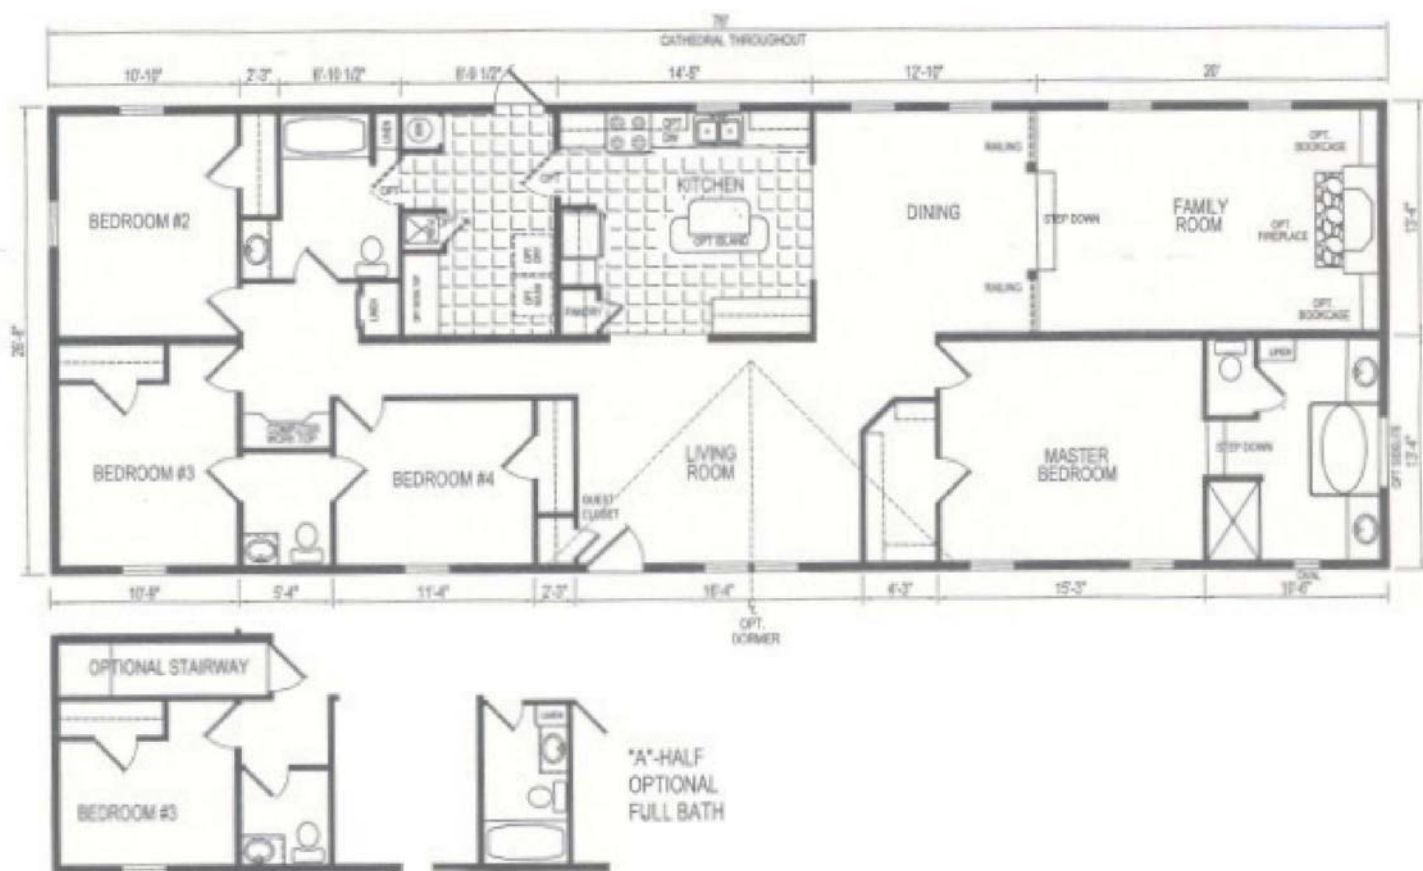

Stonecrest A261

4 Bedroom/2.5 Bath 28' x 76' 1,988 square feet

** Shown features may not be included in base price*

CALEDONIA

4305 State Route 5
Caledonia, NY 14423
(585) 226-2727

MANCHESTER

3180 State Route 96
Clifton Springs, NY 14432
(315) 462-9401