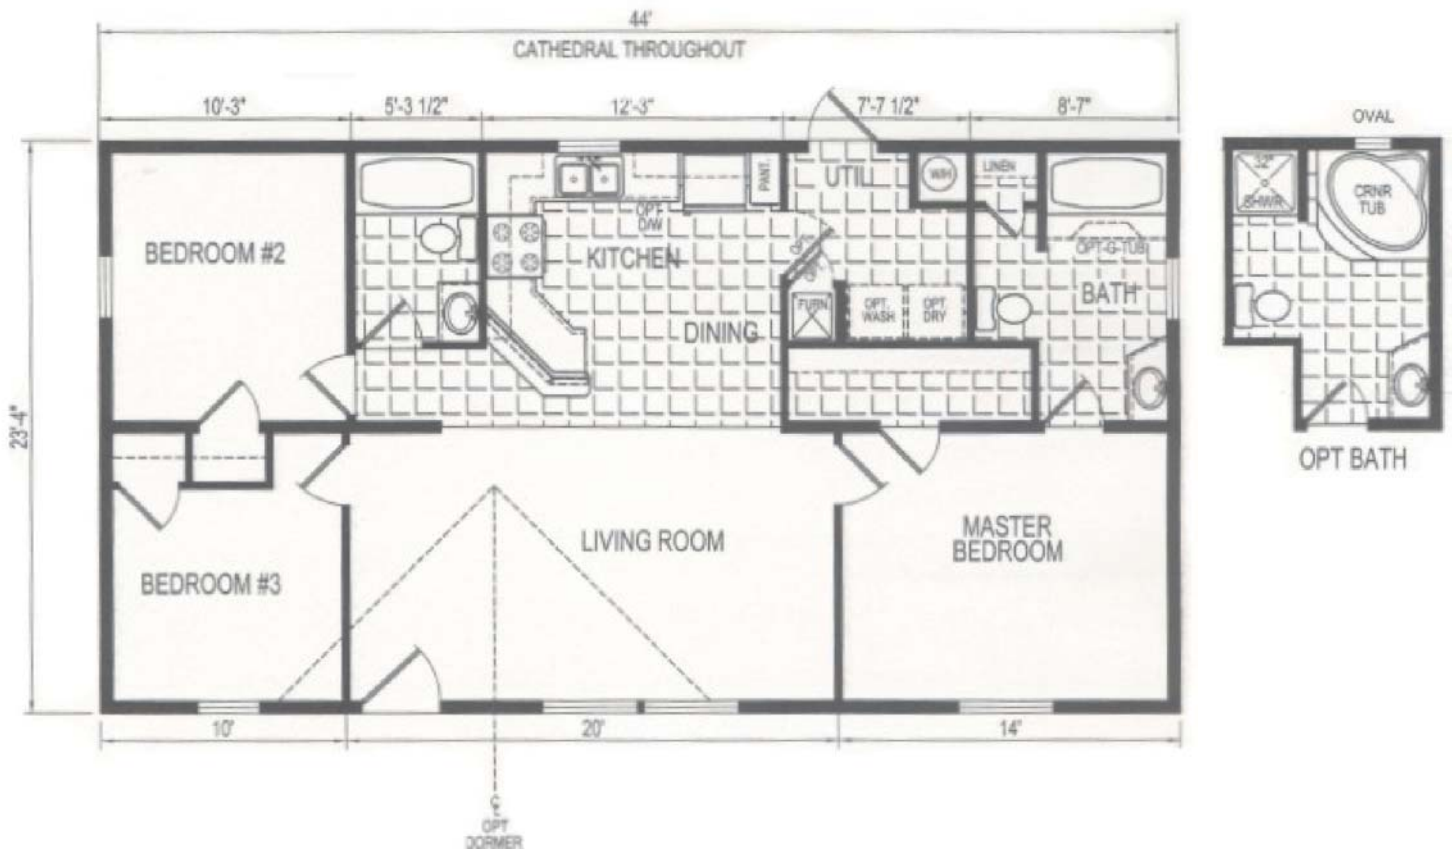

STONECREST A262

3 Bedroom/2 Bath

24' x 44' - 1,026 square feet

** Shown features may not be included in base price*

CALEDONIA

4305 State Route 5
Caledonia, NY 14423
585-226-2727

www.aglhomes.com

MANCHESTER