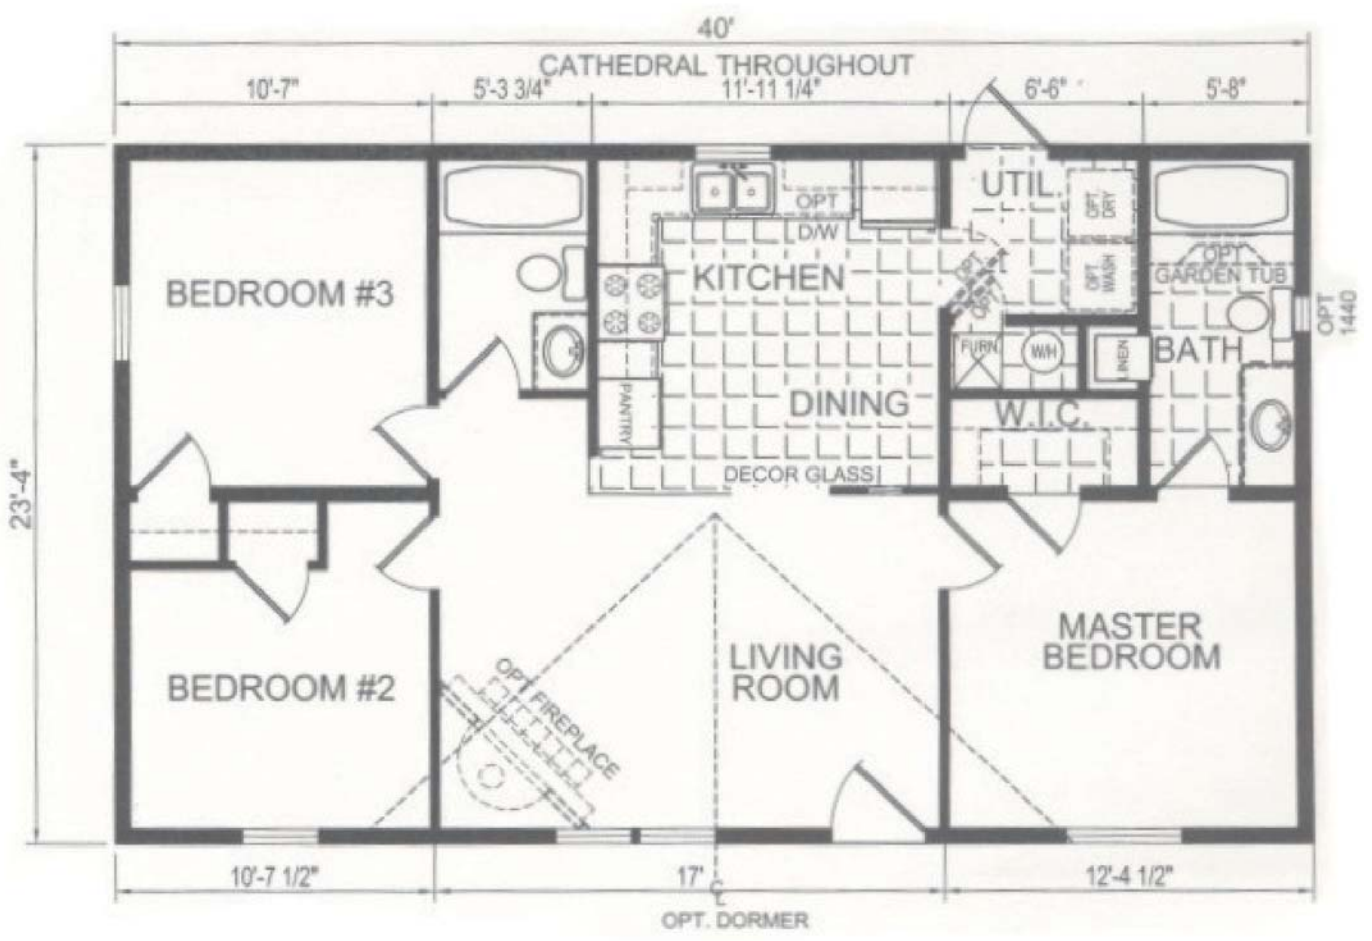

STONECREST A279

3 Bedroom/2 Bath
24' x 40' - 933 square feet

** Shown features may not be included in base price*

CALEDONIA
4305 State Route 5
Caledonia, NY 14423
585-226-2727

MANCHESTER
3180 State Route 96
Clifton Springs, NY 14432
315-462-9401