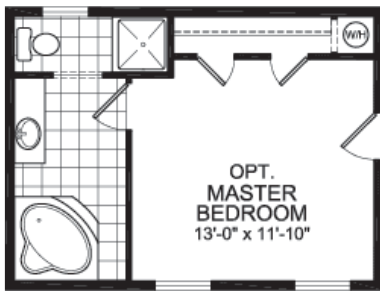

TITAN  HOMES

TITAN 478

3 Bed/2 Bath
16' x 76'
1,153 square feet

OPT. GLAMOUR BATH

** Approximate room dimensions. Shown features may not be included in base price.*

CALEDONIA
4305 State Route 5
Caledonia, NY 14423
585-226-2727