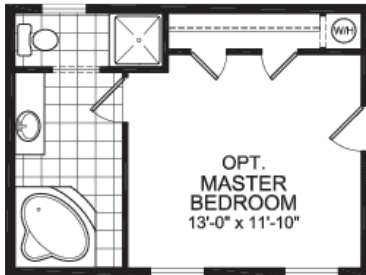

PINNACLE 478

3 Bedroom/2 Bath
14' x 76' - 1,153 square feet

TITAN  HOMES

OPT. GLAMOUR BATH

** Approximate room dimensions. Shown features may not be included in base price.*

CALEDONIA
4305 State Route 5
Caledonia, NY 14423
585-226-2727