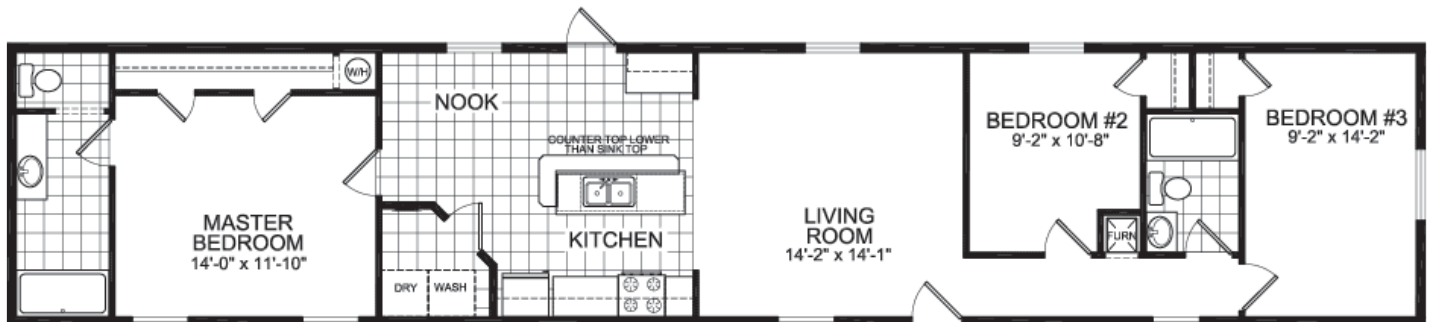

TITAN  HOMES

TITAN 478

3 Bed/2 Bath
16' x 76'
1,153 square feet

OPT. GLAMOUR BATH

** Approximate room dimensions. Shown features may not be included in base price.*

CALEDONIA
4305 State Route 5
Caledonia, NY 14423
585-226-2727