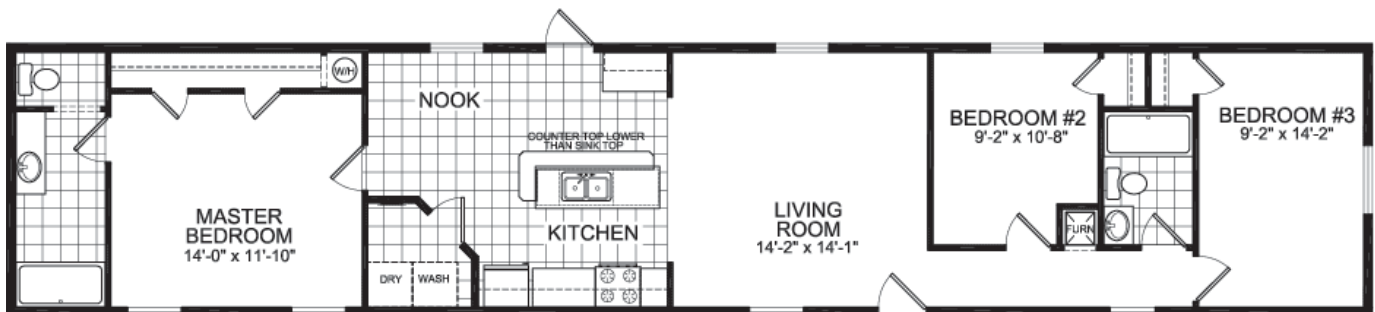

PINNACLE 478

3 Bedroom/2 Bath
14' x 76' - 1,153 square feet

TITAN  HOMES

OPT. GLAMOUR BATH

** Approximate room dimensions. Shown features may not be included in base price.*

CALEDONIA
4305 State Route 5
Caledonia, NY 14423
585-226-2727