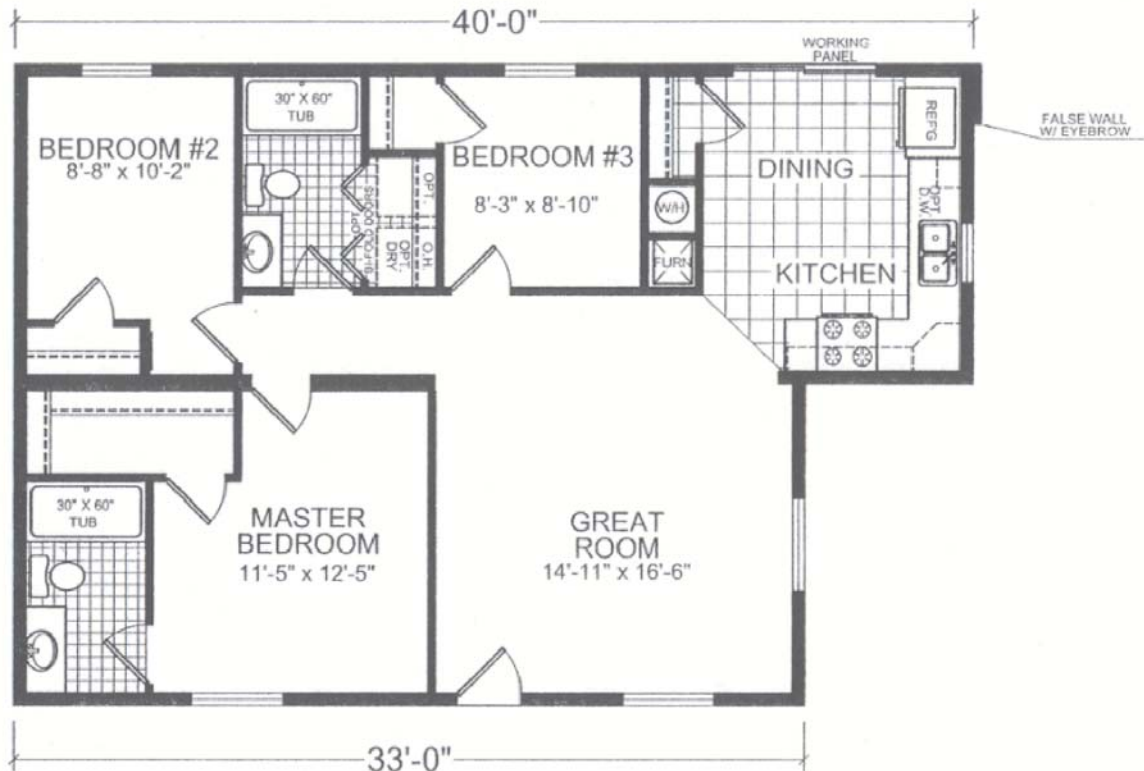

AVENGER 564

3 Bedroom/2 Bath

28' x 40'/33' - 974 square feet

TITAN  HOMES

** Shown features may not be included in base price*

CALEDONIA
4305 State Route 5
Caledonia, NY 14423
585-226-2727

MANCHESTER
3180 State Route 96
Clifton Springs, NY 14432
315-462-9401