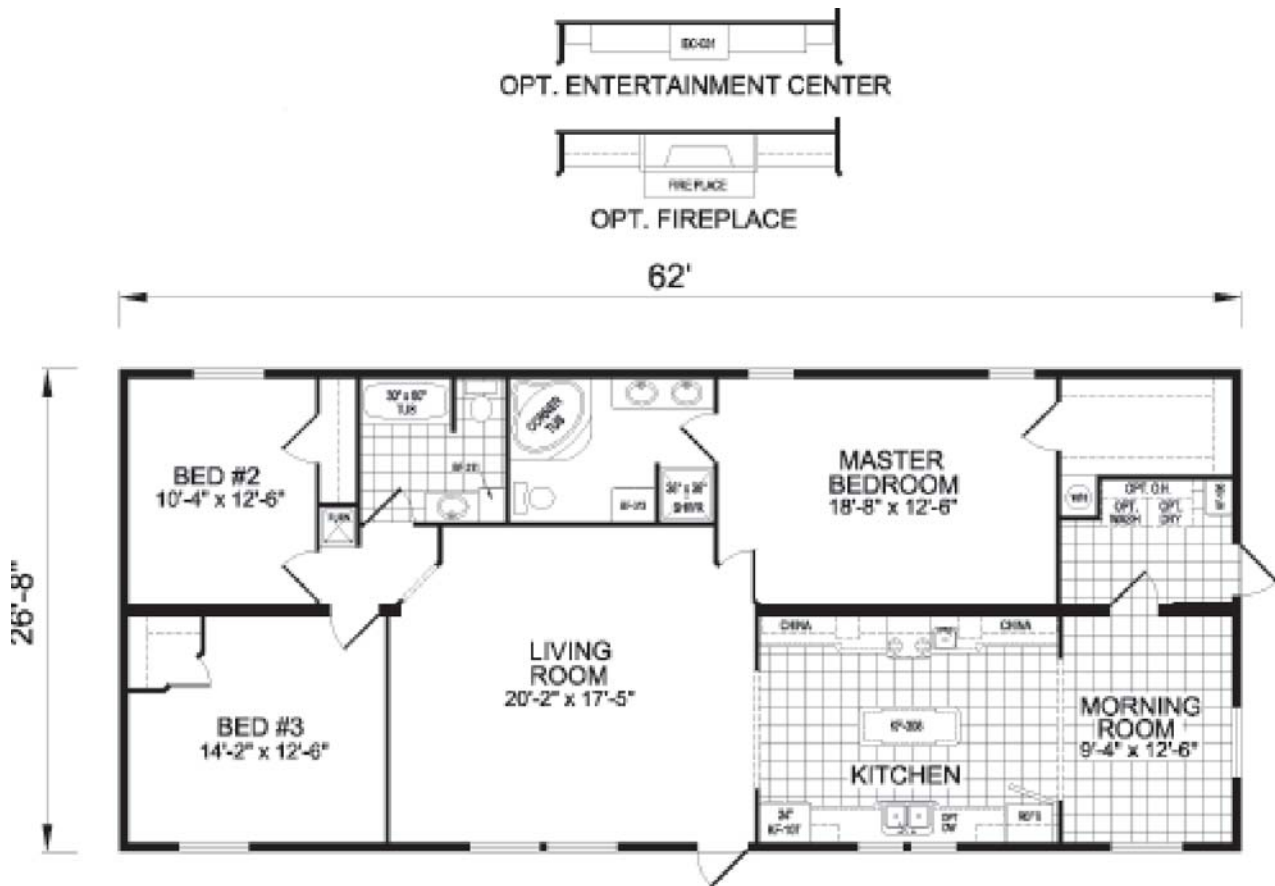

TITAN 830

3 Bedroom/2 Bath

28' x 62' - 1,654 square feet

Home plan is available as a Manufactured or Modular Ranch

TITAN  HOMES

** Shown features may not be included in base price*

CALEDONIA
4305 State Route 5
Caledonia, NY 14423
585-226-2727