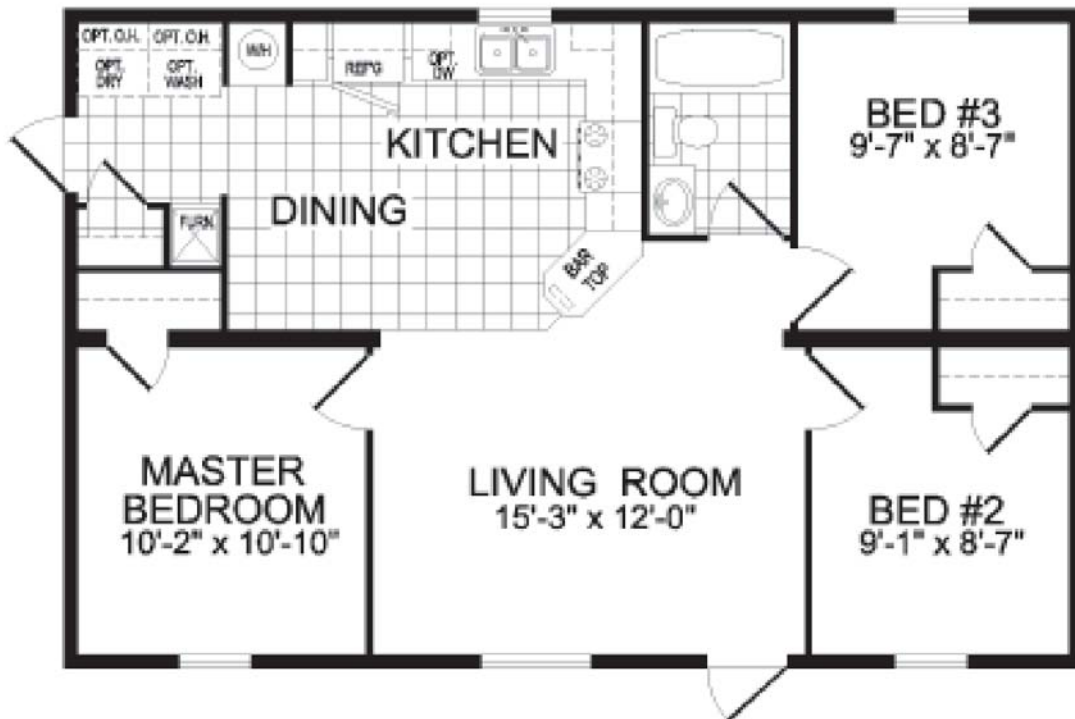

# TITAN 947

**3 Bedroom/1 Bath**

**24' x 36' - 840 square feet**

*Home plan is available as a Manufactured or Modular Ranch*

TITAN  HOMES

*\* Shown features may not be included in base price*

**CALEDONIA**  
4305 State Route 5  
Caledonia, NY 14423  
585-226-2727