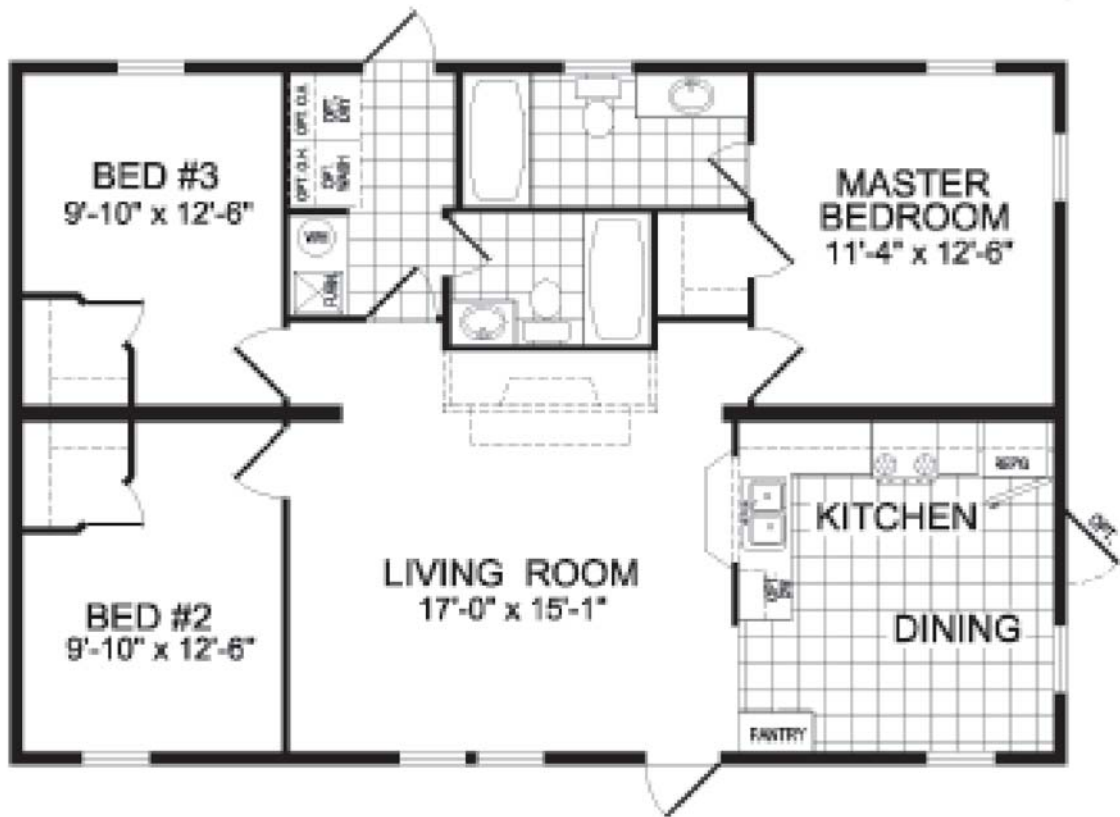

TITAN 065

3 Bedroom/2 Bath

28' x 40' - 1,067 square feet

Home plan is available as a Manufactured or Modular Ranch

TITAN  HOMES

CALEDONIA
4305 State Route 5
Caledonia, NY 14423
585-226-2727

www.aglhomes.com