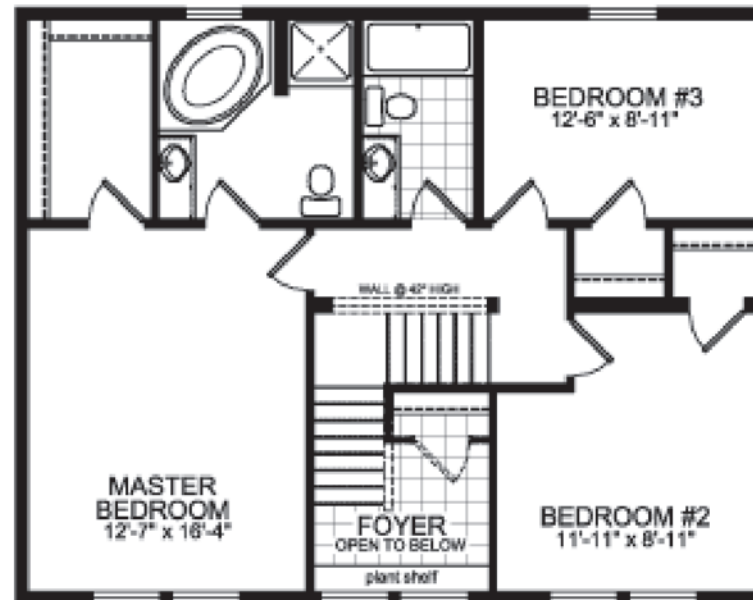

OPTIONAL GREAT ROOM

First Floor

MODEL MOD 19-501
 3 BEDROOM, 2 1/2 BATH
 ACTUAL SIZE: 26'-9 1/2" x 34'-0"
 TOTAL AREA: 1,814 SQ. FT.

Second Floor

CALEDONIA
 4305 State Route 5
 Caledonia, NY 14423
 (585)226-2727