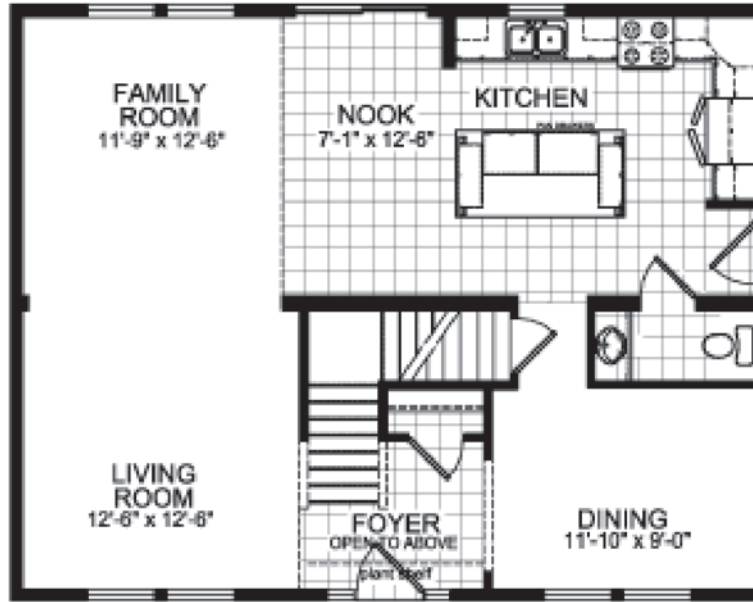

OPTIONAL GREAT ROOM

First Floor

MODEL MOD 19-501
 3 BEDROOM, 2 1/2 BATH
 ACTUAL SIZE: 26'-9 1/2" x 34'-0"
 TOTAL AREA: 1,814 SQ. FT.

Second Floor

CALEDONIA
 4305 State Route 5
 Caledonia, NY 14423
 (585)226-2727