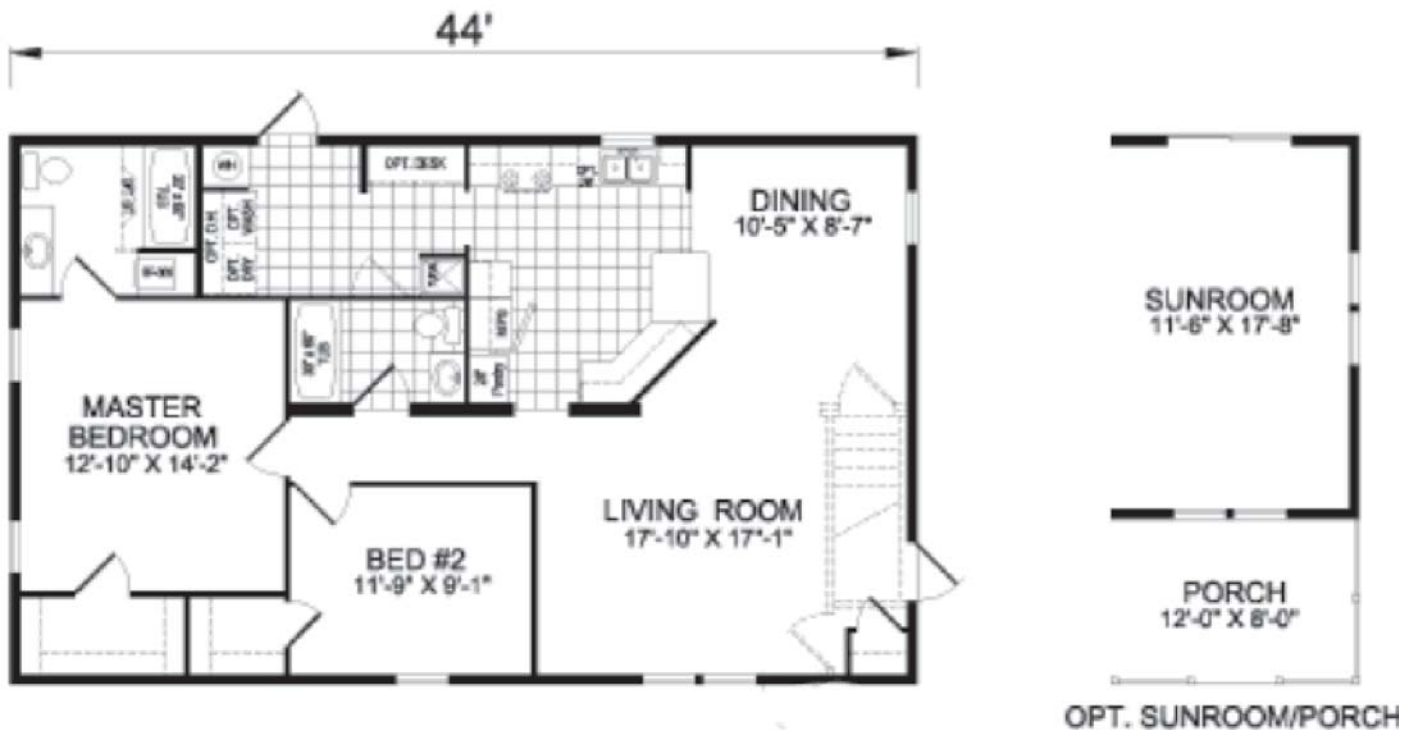

TITAN 603

2 Bedroom/2 Bath

28' x 44' - 1,173 square feet

Home plan is available as a Manufactured or Modular Ranch

TITAN  HOMES

** Shown features may not be included in base price*

CALEDONIA
4305 State Route 5
Caledonia, NY 14423
585-226-2727