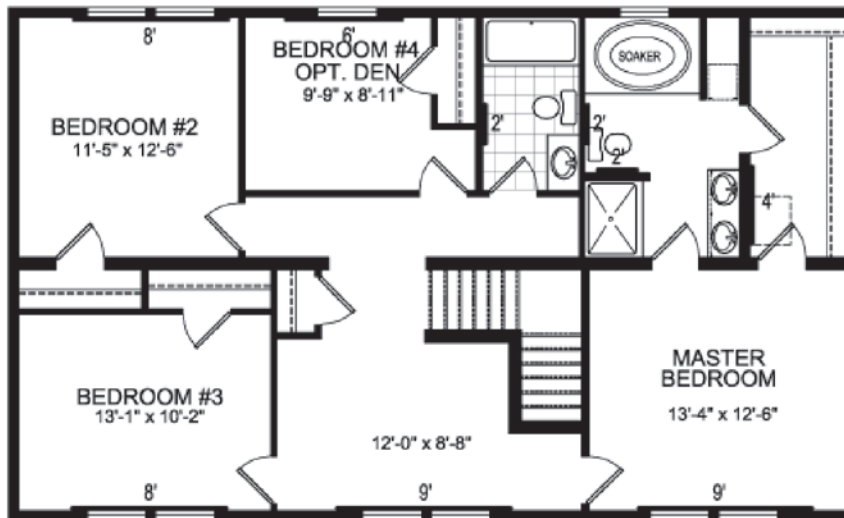

**MODEL MOD 19-618**

4 BEDROOM, 2 1/2 BATH  
ACTUAL SIZE: 26'-9 1/2" x 44'-0"  
1st FLOOR AREA: 1177 SQ. FT.  
2nd FLOOR AREA: 1177 SQ. FT.  
TOTAL AREA: 2354 SQ. FT.

First Floor

Second Floor

**CALEDONIA**  
4305 State Route 5  
Caledonia, NY 14423  
(585)226-2727