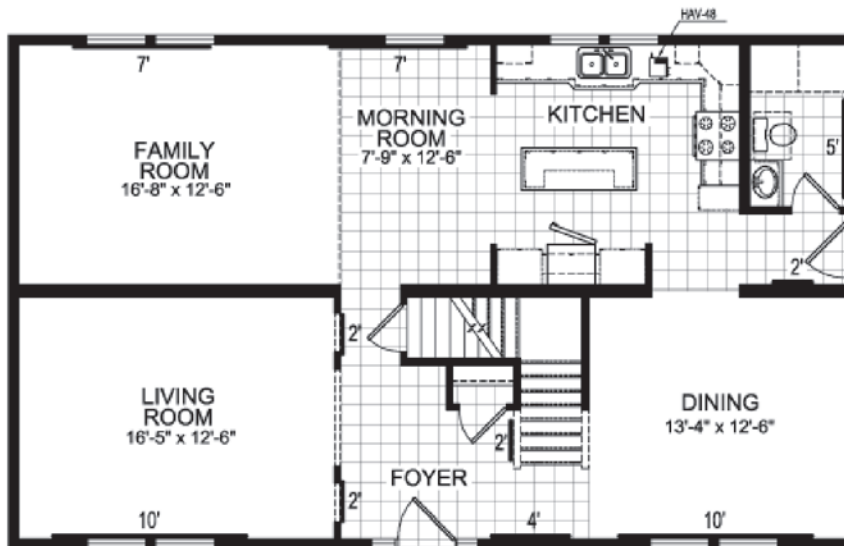

**MODEL MOD 19-618**

4 BEDROOM, 2 1/2 BATH  
ACTUAL SIZE: 26'-9 1/2" x 44'-0"  
1st FLOOR AREA: 1177 SQ. FT.  
2nd FLOOR AREA: 1177 SQ. FT.  
TOTAL AREA: 2354 SQ. FT.

First Floor

Second Floor

**CALEDONIA**  
4305 State Route 5  
Caledonia, NY 14423  
(585)226-2727