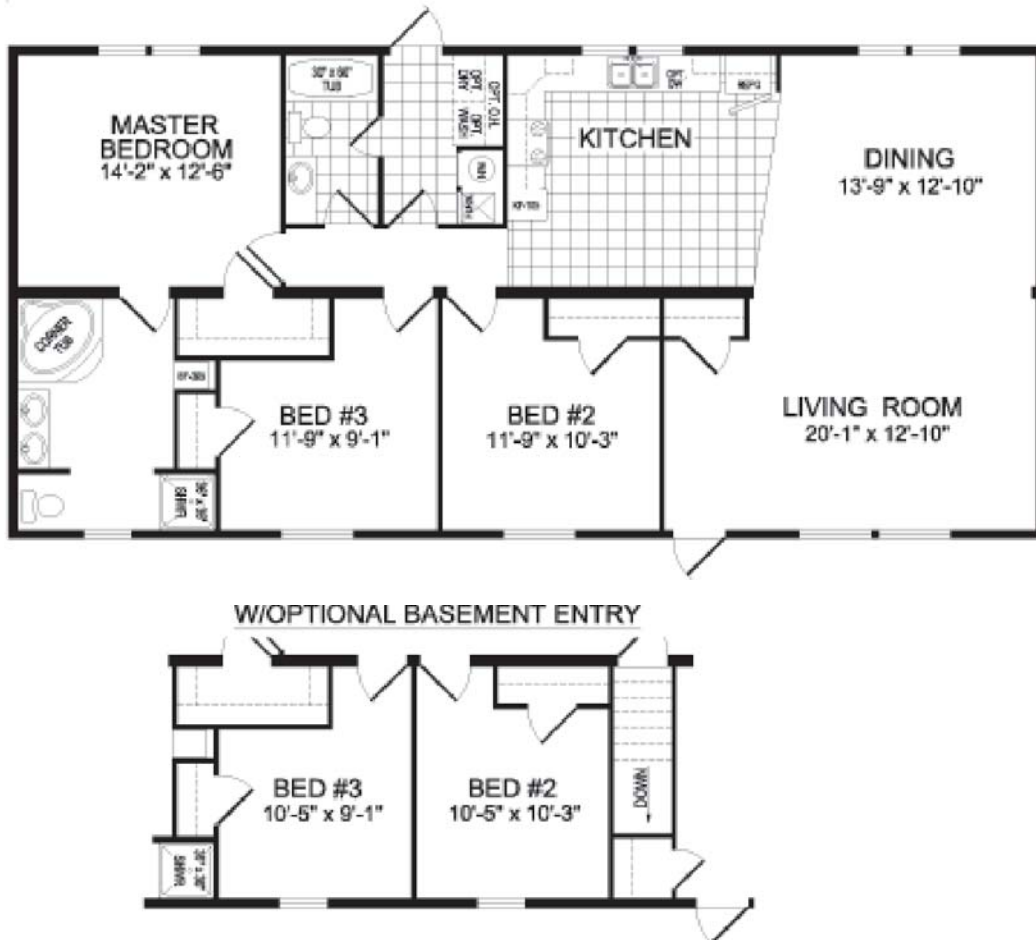

# TITAN 743

**3 Bedroom/2 Bath**

**28' x 56' - 1,494 square feet**

*Home plan is available as a Manufactured Ranch, Modular Ranch, and Modular Cape Cod.*

**TITAN  HOMES**

*\* Shown features may not be included in base price*