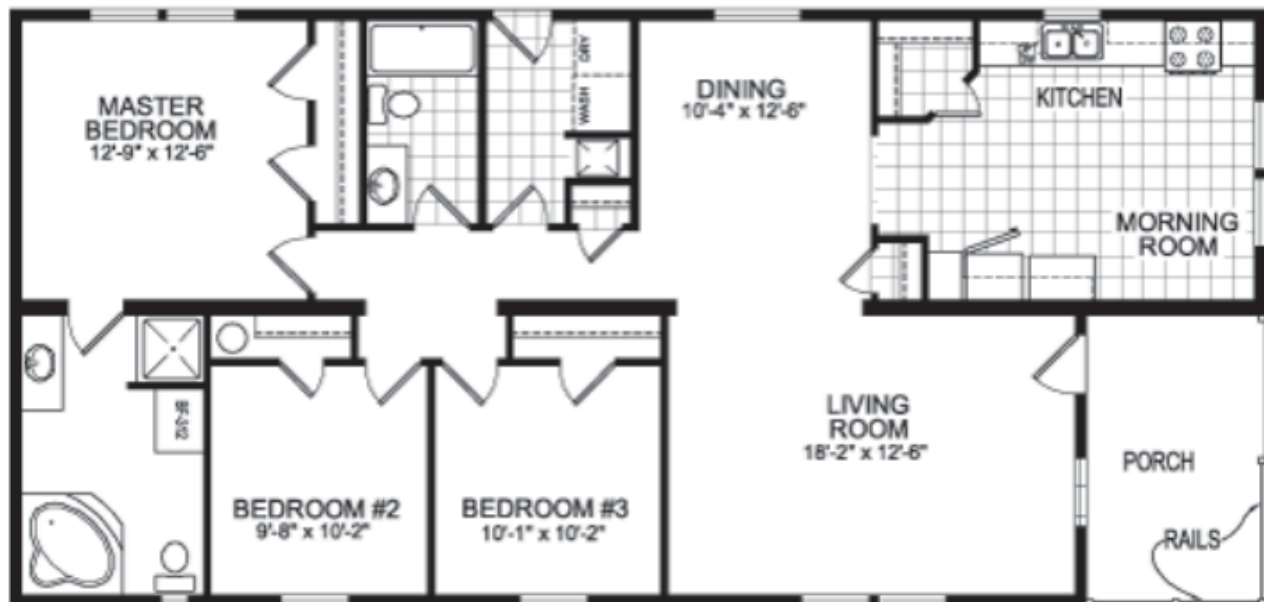

TITAN 752

3 Bedroom/2 Bath

28' x 56' - 1,494 square feet

Home plan is available as a Manufactured or Modular Ranch

TITAN  HOMES

** Shown features may not be included in base price*

CALEDONIA
4305 State Route 5
Caledonia, NY 14423
585-226-2727