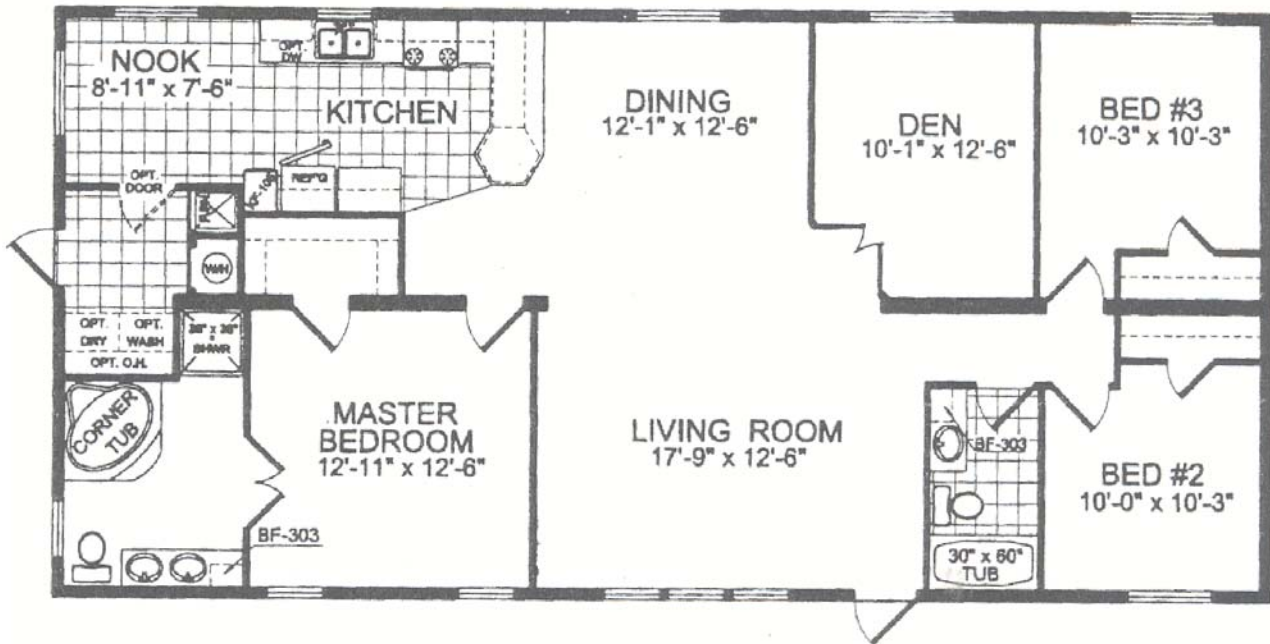

TITAN 871

3 Bedroom/2 Bath

28' x 56' - 1,493 square feet

Home plan is available as a Manufactured or Modular Ranch

TITAN  HOMES

** Shown features may not be included in base price*

CALEDONIA
4305 State Route 5
Caledonia, NY 14423
585-226-2727