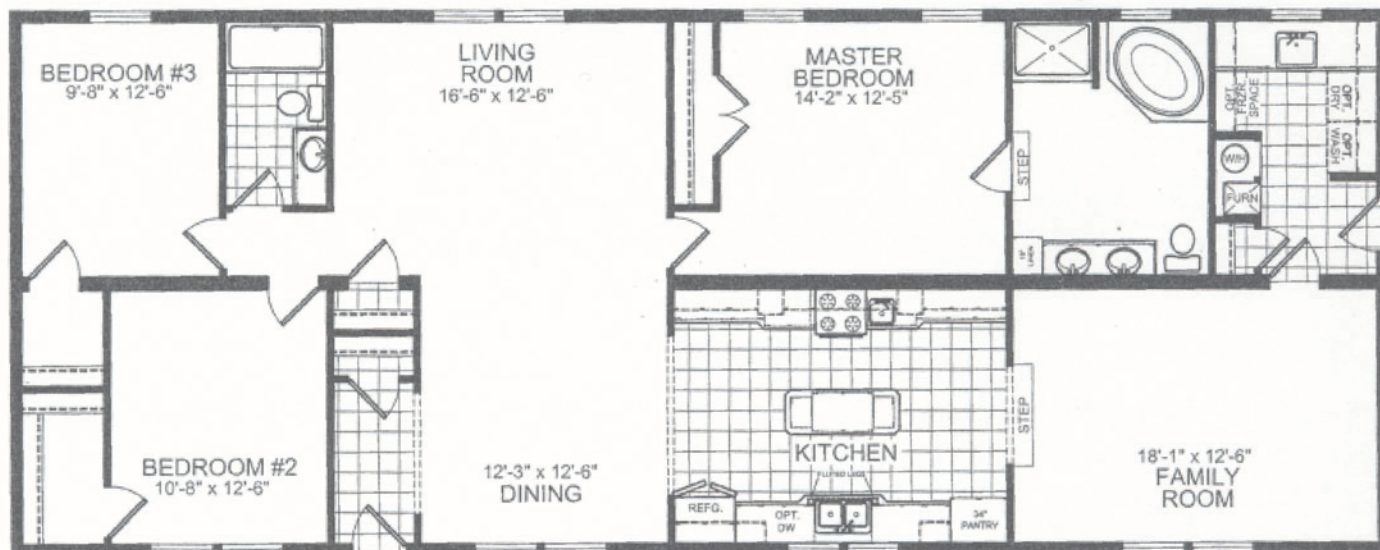

TITAN  HOMES

BRENTWOOD 881

**3 Bedroom/2 Bath 28' x 68' 1,814 square feet
with Step-Down Family Room**

** Shown features may not be included in base price*

CALEDONIA

4305 State Route 5
Caledonia, NY 14423
(585) 226-2727