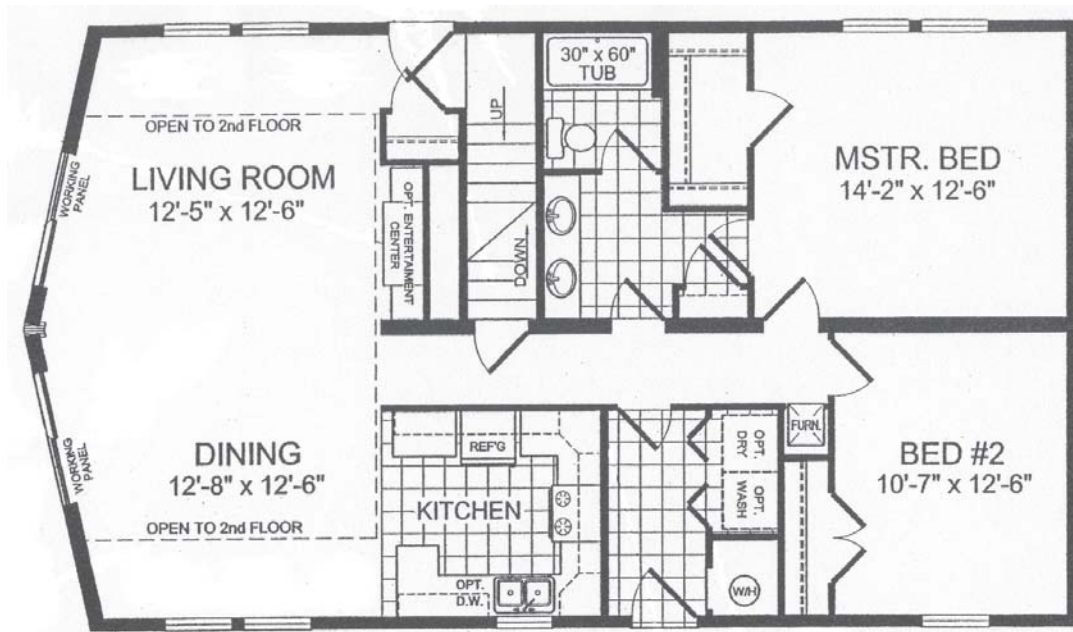

Log Chalet 646

TITAN  HOMES

2 Bedroom/1 Bath - 28' x 48' - 1,240 square feet

Unfinished second floor - 620 square feet

Log Chalet 646

TITAN  HOMES

2 Bedroom/1 Bath - 28' x 48' - 1,240 square feet

Unfinished second floor - 620 square feet