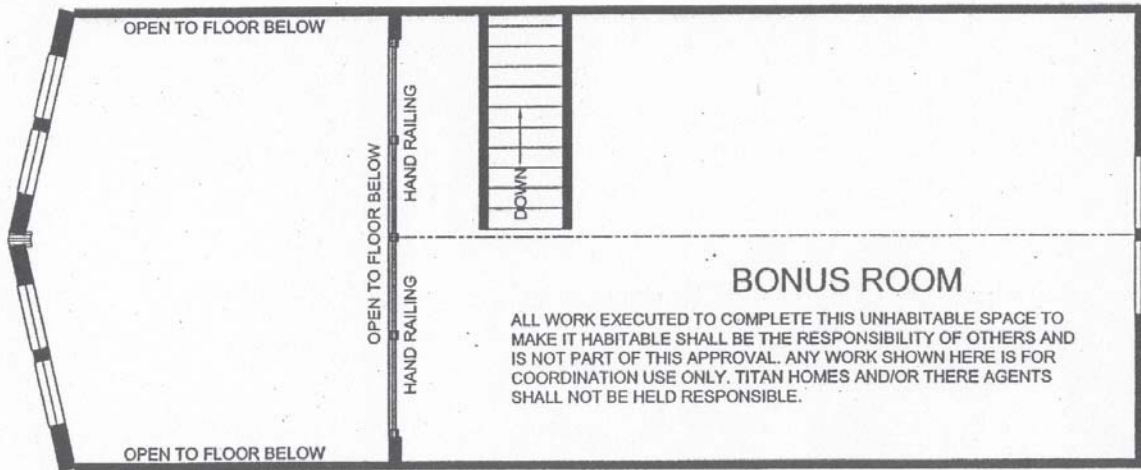

Log Chalet 646

TITAN  HOMES

2 Bedroom/1 Bath - 28' x 48' - 1,240 square feet

Unfinished second floor - 620 square feet

Log Chalet 646

TITAN  HOMES

2 Bedroom/1 Bath - 28' x 48' - 1,240 square feet

Unfinished second floor - 620 square feet