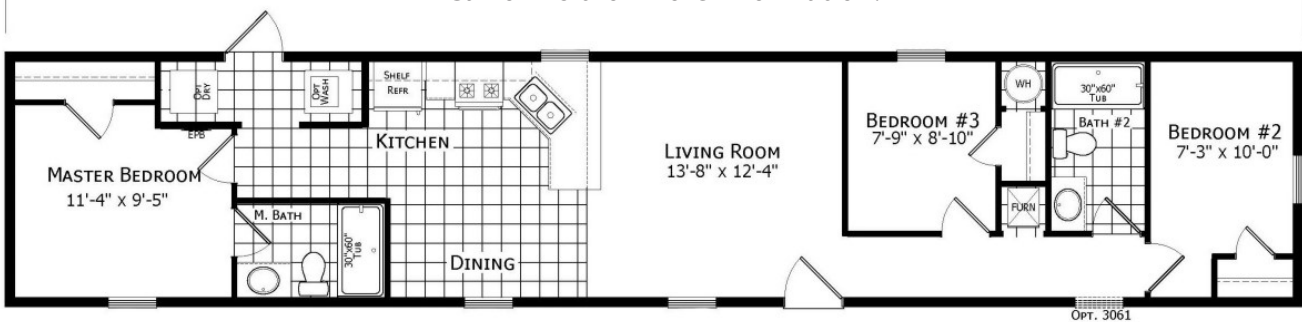

East Point

Model 8144

3 Bed/2 Bath
14' x 68' - 906 sq.ft.
AGL# 21526

Caesar's Palace MHC
8486 W. Bergen Rd. Lot 7
Leroy, NY 14482

Financing Available!
Friendly Financing Assistance - All Credit Scores Considered

* Call or visit for more information.