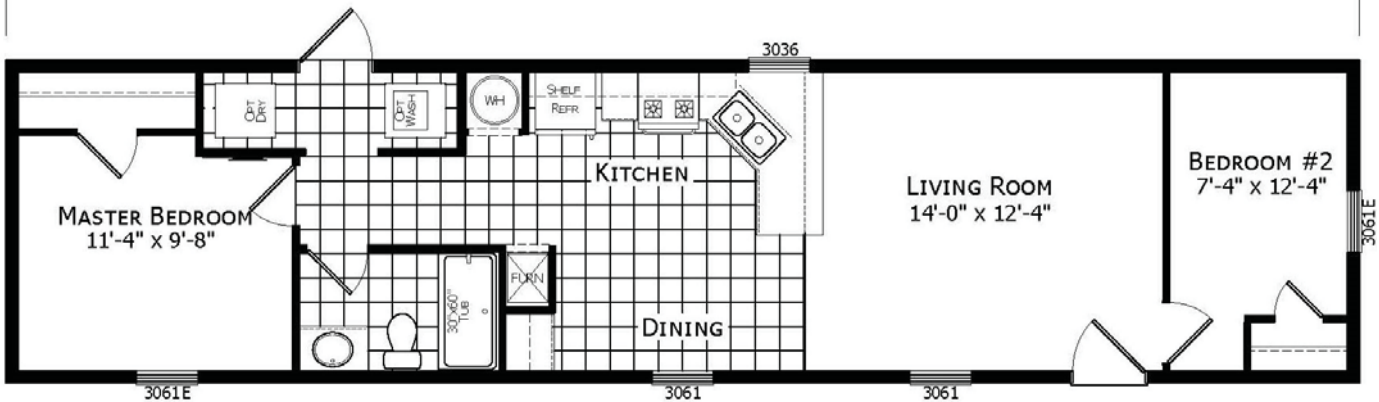

East Point

Model 8141

2 Bed/1 Bath
 14' x 56' - 747 sq.ft.
 AGL# 21618

Cole Road MHC
 5654 Neils Court
 Conesus, NY 14435

Financing Assistance Available
ALL CREDIT CONSIDERED!

** Preview homes photos. Actual model home interior colors/decor may differ.*