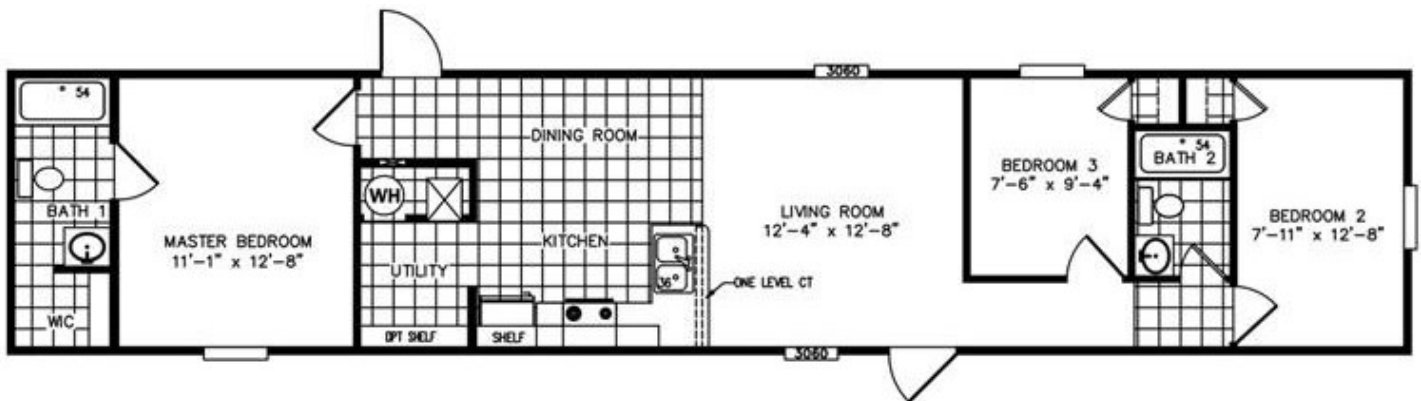

# Sapphire

Gem 567014-625

3 Bed/2 Bath  
14' x 66' - 880 sq.ft.  
AGL#21513

Bristol Valley M.H.C.  
6923 Route 20A, Lot 30  
Bloomfield, NY 14469

**BRAND NEW HOME:  
Financing Assistance Available!**