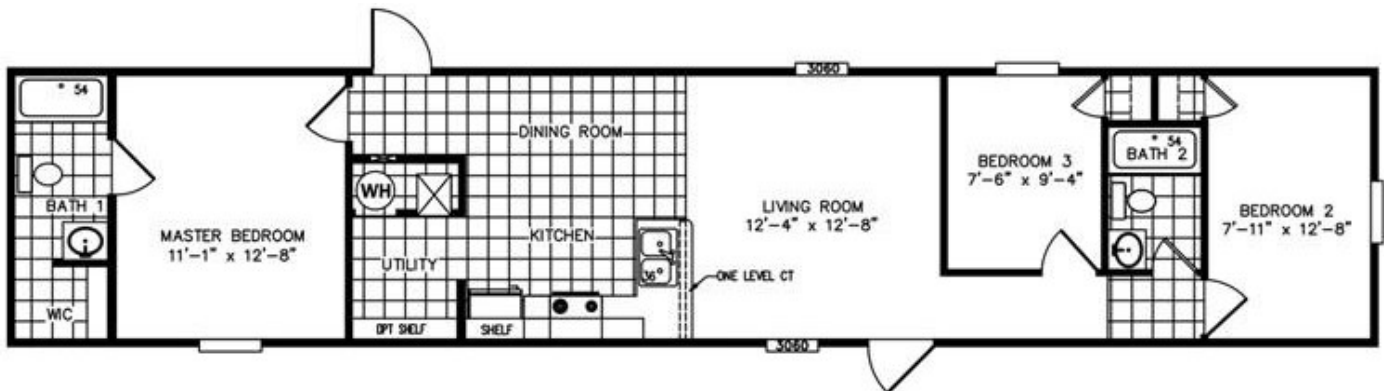

Sapphire

3 Bed/2 Bath
14' x 66'
880 sq.ft.
AGL#21515

Briarwood MHC
5651 Van Lare Rd., Lot 19
Williamson, NY 14589

***Friendly Financing Assistance
All Credit Scores Considered!***

* Call or visit for more information.