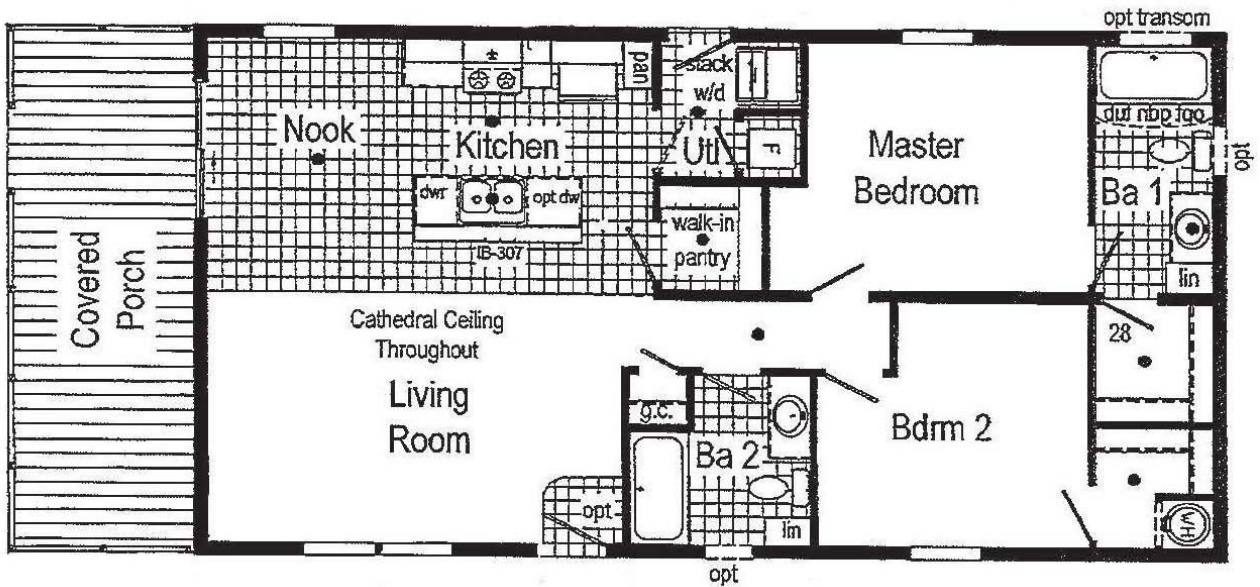

The Stuart

Canalside Estates MHC
 A 55+ Adult Community
 4209 Canalside Drive
 Palmyra, NY 14522

2 Bed, 2 Bath
 28' x 52'
 952 sq.ft.

AGL Homes
 4125 State Route 5 & 20
 Canandaigua, NY 14424
315-462-9401
www.aglhomes.com