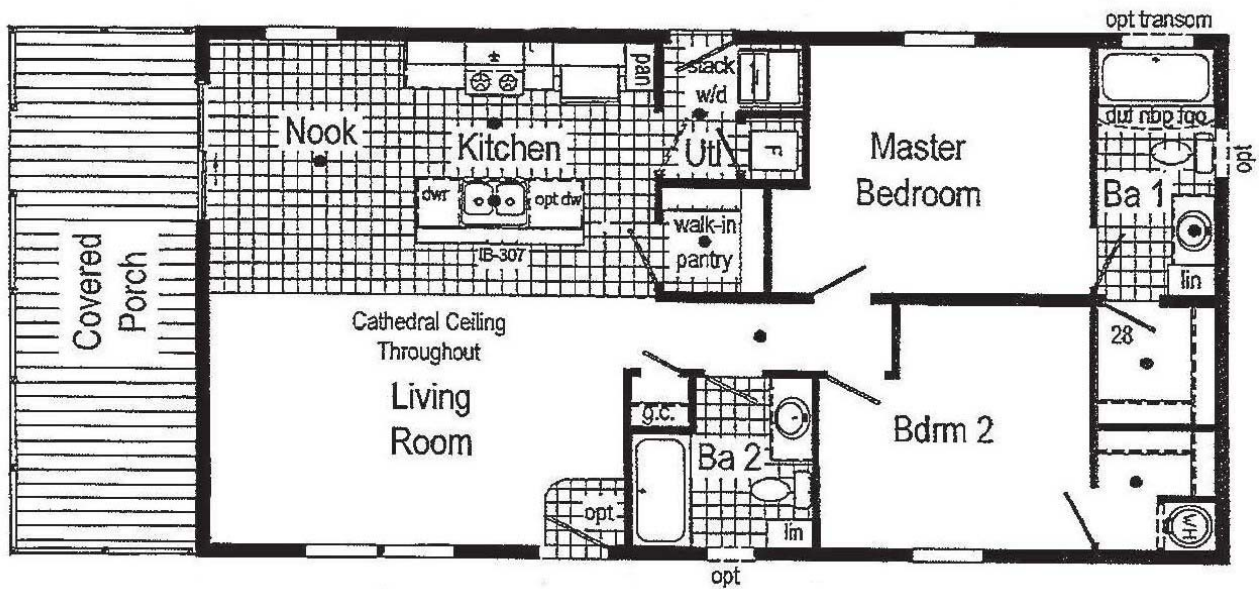

# The Stuart

Canalside Estates MHC  
 A 55+ Adult Community  
 4209 Canalside Drive  
 Palmyra, NY 14522

2 Bed, 2 Bath  
 24' x 52'  
 952 sq.ft.

**AGL Homes**  
 4125 State Route 5 & 20  
 Canandaigua, NY 14424  
**315-462-9401**  
[www.aglhomes.com](http://www.aglhomes.com)