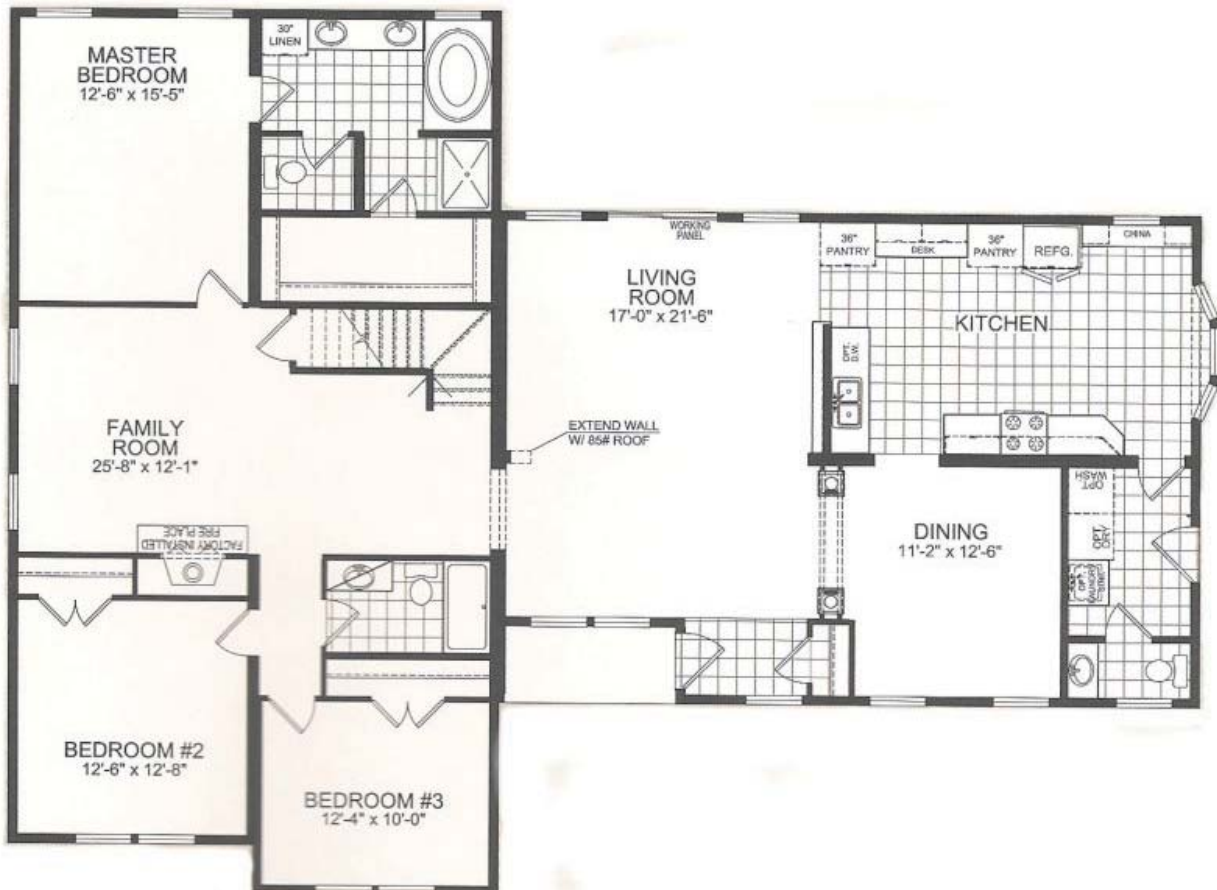

TITAN 768

3 Bedroom/2.5 Bath
48' x 64' - 2,258 square feet

TITAN  HOMES

** Shown features may not be included in base price*

CALEDONIA
4305 State Route 5
Caledonia, NY 14423
585-226-2727

www.aglhomes.com

MANCHESTER
3180 State Route 96
Clifton Springs, NY 14432
315-462-9401